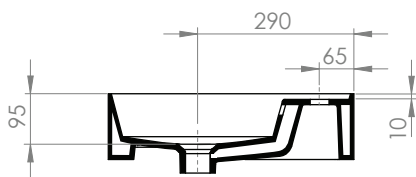

Twenty 60 Full Bowl Wall Basin

Product Code: TC20600/S (NTH), TC20601/S (1TH), TC20603/S (3TH)

The Twenty collection of luxury basins embody sleek and precise styling. Crisp planes, thin walls and a perimeter that elegantly frames the basin tops, combine to present feature pieces that are distinctive while not being bulky. Four configurations are available; full bowl, centre bowl with side shelves, right or left hand bowl with side shelf.

Specifications

Colour / Finish	—	White / Gloss
Material	—	Vitreous China
Bowl Capacity	—	7L to Overflow
Tap Holes	—	0, 1 or 3
Overflow	—	Integral
Waste Outlet	—	32mm Overflow Plug & Waste to be ordered separately (TA3240 or TA4032)
W x D x H	—	610 x 460 x 125mm
Fixings	—	Wall fixing bolts supplied (WFB100)
Warranty	—	10 years