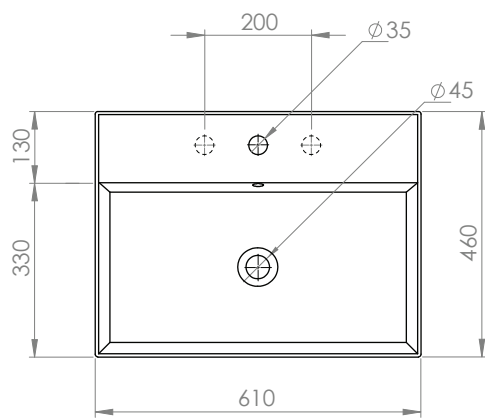

Twenty 60 Full Bowl Wall Basin

Product Code: TC20600/S (NTH), TC20601/S (1TH), TC20603/S (3TH)

The Twenty collection of luxury basins embody sleek and precise styling. Crisp planes, thin walls and a perimeter that elegantly frames the basin tops, combine to present feature pieces that are distinctive while not being bulky. Four configurations are available; full bowl, centre bowl with side shelves, right or left hand bowl with side shelf.

Specifications

Colour / Finish	—	White / Gloss
Material	—	Vitreous China
Bowl Capacity	—	7L to Overflow
Tap Holes	—	0, 1 or 3
Overflow	—	Integral
Waste Outlet	—	32mm Overflow Plug & Waste to be ordered separately (TA3240 or TA4032)
W x D x H	—	610 x 460 x 125mm
Fixings	—	Wall fixing bolts supplied (WFB100)
Warranty	—	10 years