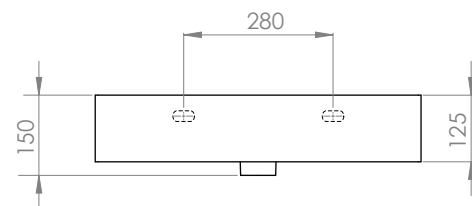

Twenty 60 Full Bowl Wall Basin

Product Code: TC20600/S (NTH), TC20601/S (1TH), TC20603/S (3TH)

The Twenty collection of luxury basins embody sleek and precise styling. Crisp planes, thin walls and a perimeter that elegantly frames the basin tops, combine to present feature pieces that are distinctive while not being bulky. Four configurations are available; full bowl, centre bowl with side shelves, right or left hand bowl with side shelf.

Specifications

Colour / Finish	—	White / Gloss
Material	—	Vitreous China
Bowl Capacity	—	7L to Overflow
Tap Holes	—	0, 1 or 3
Overflow	—	Integral
Waste Outlet	—	32mm Overflow Plug & Waste to be ordered separately (TA3240 or TA4032)
W x D x H	—	610 x 460 x 125mm
Fixings	—	Wall fixing bolts supplied (WFB100)
Warranty	—	10 years