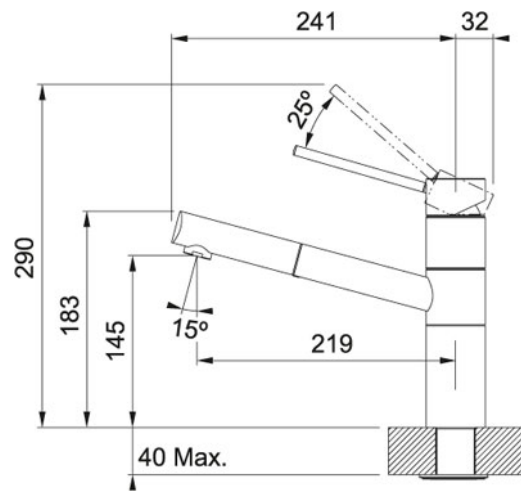

Pull Out Nozzle | 115.0536.690

FAMILY : Taps | SERIE : Ozone | MODEL : Pull Out Nozzle | FINISH : Matte Black

The tap is one of the most constantly used items in your kitchen. So we place huge importance on creating products that stand the test of time and make your kitchen a more wonderful place to cook and entertain.

TECHNICAL DATA

Version	Pull out nozzle
Diameter	Ø 35 mm
Height Overall	290.00 mm
Tap Operation	Top Lever
Spout reach	241.00 mm
Tap Pressure	High Pressure
Height to End of Spout	145.00 mm
Flow Rate	7.5 l/min
WELS	4 star / 7.5Lpm
Note	WELS registration code: T31567
Price	$1,199.00