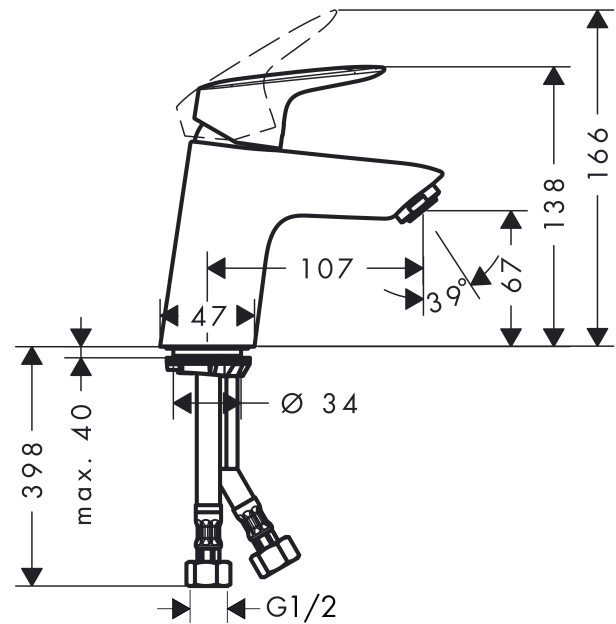

Logis

Single lever basin mixer 70 without waste set

Surfaces: **chrome** Article Number: **71071003**

WELS 5 STAR

5 litres per minute

15 YEAR WARRANTY

Description

product features

- ComfortZone 70
- projection 107 mm
- normal spray
- flow rate: 5 l/min
- ceramic cartridge
- temperature limitation adjustable
- without waste set
- suitable for continuous flow water heaters
- connection dimension: DN15

Technology

Design awards

reddot award 2014
winner

Certificates

Product image

Scale drawing

Flowchart