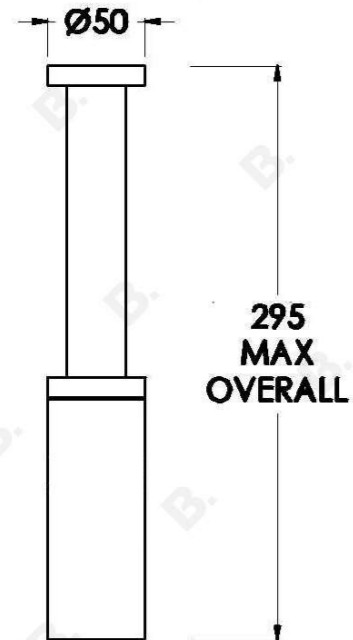

ROUND BOTTLE TRAP

1.7034.02.0.XX

PRODUCT DIMENSIONS:

Front view:

Side view:

Top view: