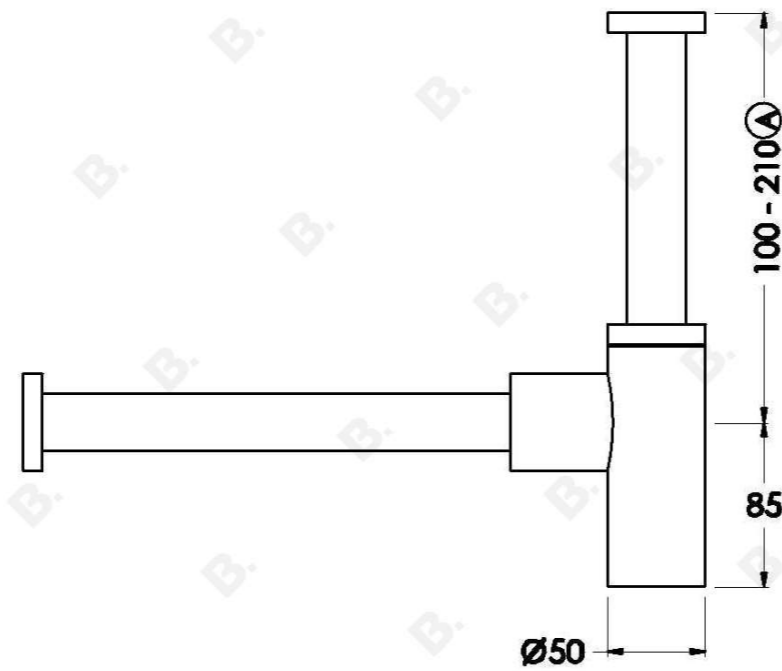

ROUND BOTTLE TRAP

1.7034.02.0.XX

PRODUCT DIMENSIONS:

Front view:

Side view:

Top view: