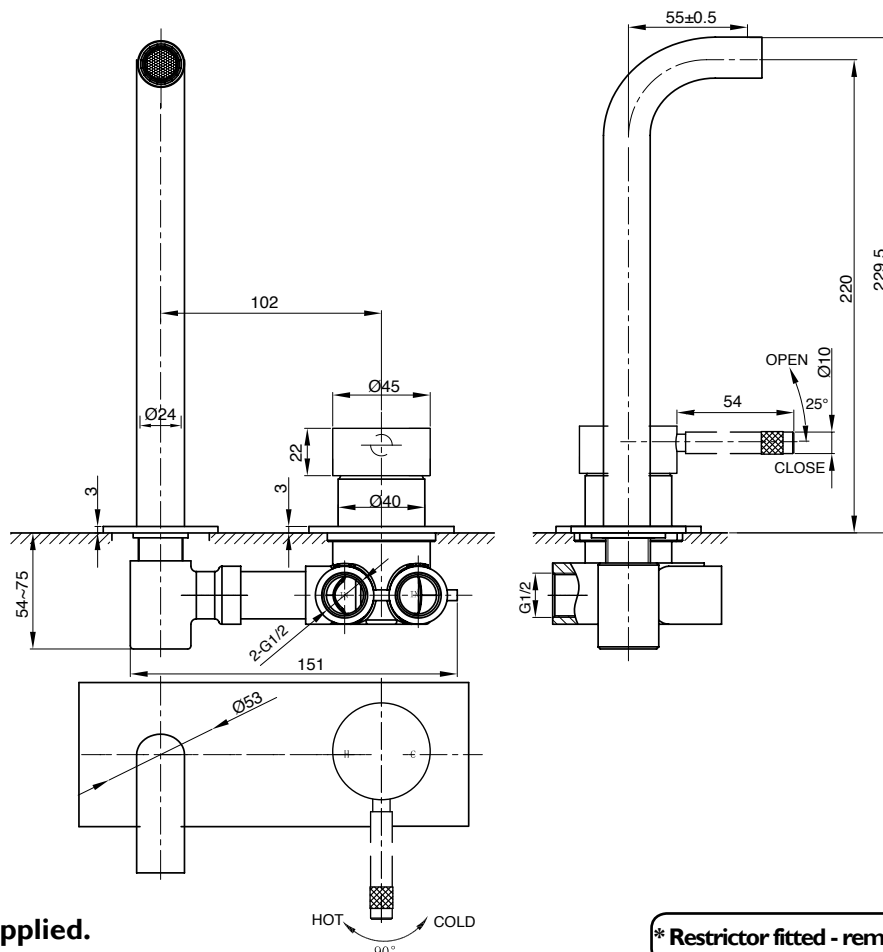

**Product Code : TO.01-2Q220C**

**Colour : chrome**

**Features :**

- knurled pin lever spout 220mm
- **½" female spout**
- 180mm x 67mm backplate
- Body : (Code : XX.01-2W)
- Dress fittings : (Code : TO.01-2Q220C-D)

## Technical Details

**Installation Note :**  
**Fixed Breech piece supplied.**

**\* Restrictor fitted - removable for bath application.**