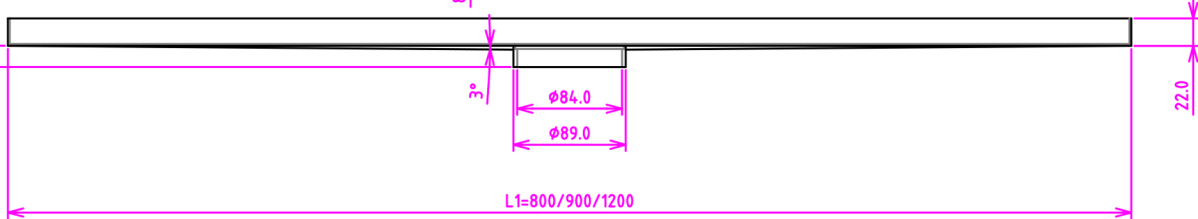

# EzyFlow 1200 Heelguard Channel Grate

Brushed Brass

Code: EZY-120-HG-BB      Barcode: 9339897007504

Size: 1200 x 100mm      Outlet Size: 89mm

Material: 316 Stainless Steel

Finish: Brushed Brass

Warranty: 5 Year Replacement

SCALE 1:5