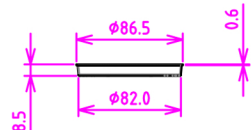

# EzyFlow 1200 Heelguard Channel Grate

Brushed Brass

Code: EZY-120-HG-BB      Barcode: 9339897007504

Size: 1200 x 100mm      Outlet Size: 89mm

Material: 316 Stainless Steel

Finish: Brushed Brass

Warranty: 5 Year Replacement

SCALE 1:5