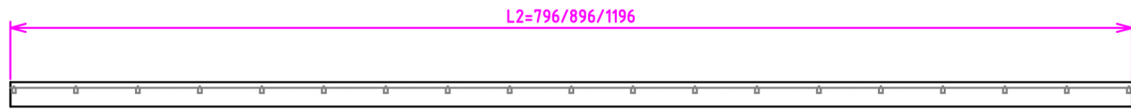

# EzyFlow 1200 Heelguard Channel Grate

Brushed Brass

Code: EZY-120-HG-BB      Barcode: 9339897007504

Size: 1200 x 100mm      Outlet Size: 89mm

Material: 316 Stainless Steel

Finish: Brushed Brass

Warranty: 5 Year Replacement