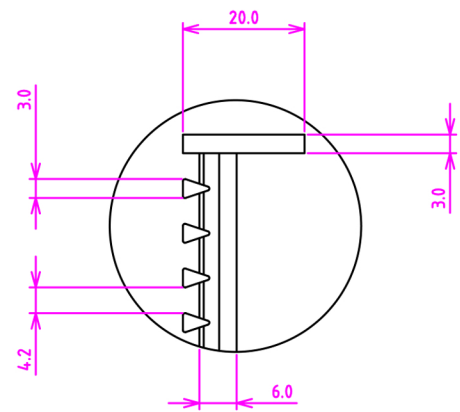

# EzyFlow 1200 Heelguard Channel Grate

Brushed Brass

Code: EZY-120-HG-BB      Barcode: 9339897007504

Size: 1200 x 100mm      Outlet Size: 89mm

Material: 316 Stainless Steel

Finish: Brushed Brass

Warranty: 5 Year Replacement

SCALE 1:5