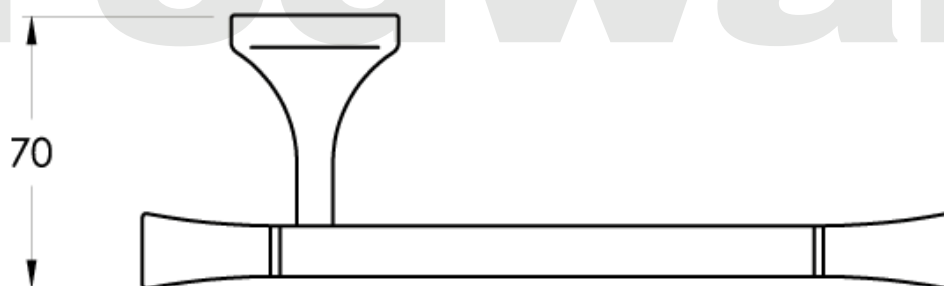

Brodware

MICHELANGELO

1.8961.00.0.XX

XX Indicates finish
Manufacturing engineers of quality commercial and residential fittings
Dimensions subjects to change without notice. All dimensions are approximate
Copyright © Brodware Industries 2013. www.brodware.com.au