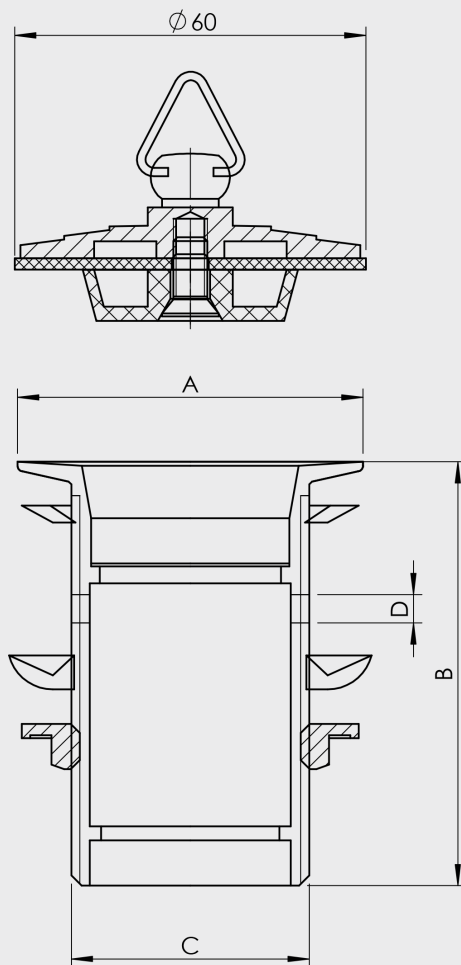

BRASS P&W WITH DELUXE PLUG

STANDARD PLUG & WASTES

- Solid Brass Waste
- Easy installation

CODE	DESCRIPTION	OUTLET SIZE	FINISH	CTN QTY
21101.01	32x70mm P&W with Deluxe Plug CP	32mm	Chrome	50
21110.01	32x70mm P&W with Deluxe Plug w/ Overflow CP	32mm	Chrome	50
21121.01	40x50mm P&W with Deluxe Plug CP	40mm	Chrome	50
21131.01	40x70mm P&W with Deluxe Plug CP	40mm	Chrome	50

CODE	A	B	C	D
21101.01	60	77	1 1/4" BSP	NO OVERFLOW
21110.01	60	77	1 1/4" BSP	OVERFLOW
21121.01	67	53	1 1/2" BSP	NO OVERFLOW
21131.01	65	74	1 1/2" BSP	NO OVERFLOW