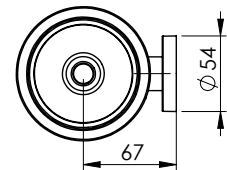

### CONSUMER UNIT:

SIZE:	L 390MM x W 130MM x H 130MM
GROSS WEIGHT:	0.95 KG
BARCODE EAN-13:	9 320594 024 802

PLEASE [CLICK HERE TO VIEW FULL WARRANTY](#)

While we aim to ensure the specifications shown are correct at time of printing, Phoenix Tapware reserves the right to make modifications without prior notice. Always use the physical product measurements for mark-ups and roughing-in as the line drawing shown may differ from the actual product over time. All measurements are shown in millimetres.