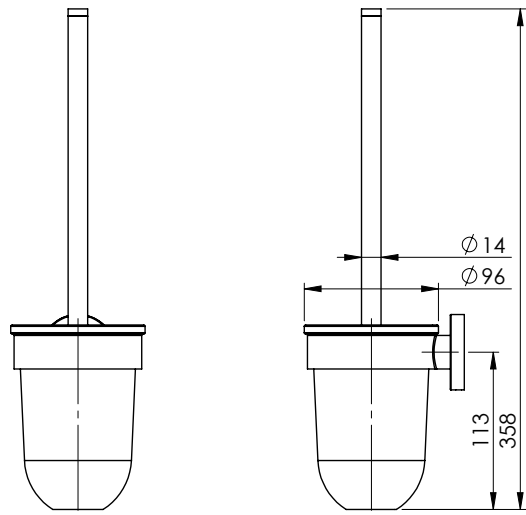

### CONSUMER UNIT:

SIZE:	L 390MM x W 130MM x H 130MM
GROSS WEIGHT:	0.95 KG
BARCODE EAN-13:	9 320594 024 802

### PACKAGING INCLUDES

- 1 x Wall mounted holder (twin fixing)
- 1 x Glass tumbler
- 1 x Toilet brush
- 1 x Installation kit
- 1 x Installation instructions
- 1 x Warranty card

TO SEE THE COMPLETE RADII COLLECTION VISIT  
[www.phoenixtapware.com.au](http://www.phoenixtapware.com.au)

PLEASE [CLICK HERE TO VIEW FULL WARRANTY](#)

While we aim to ensure the specifications shown are correct at time of printing, Phoenix Tapware reserves the right to make modifications without prior notice. Always use the physical product measurements for mark-ups and roughing-in as the line drawing shown may differ from the actual product over time. All measurements are shown in millimetres.