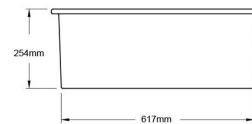

Cuisine 68 x 48 Inset / Undermount Fine Fireclay Matte Black Sink

Code: CU68FS-MB

TRADITIONAL & HAMPTONS STYLE SPECIALISTS

Specifications

- Material: Fine Fireclay
- Finish: Matte Black
- Waste Outlet Included: 90x50mm Basket Waste
- Mounting options: Inset & Undermount
- Capacity: 46L
- Suitable for use with food waste disposer – we recommend purchase of an extended flange and a model with anti-vibration collar
- Note: Fine Fireclay is a natural product and therefore subject to variations. This should be seen as a quality that adds to its unique natural beauty. Variations +/- 2% to the specifications are common and acceptable and are within industry tolerance. We always recommend the cabinet maker and stone provider has the actual sink with them to measure before making cabinetry or cutting stone. For more information please visit our Installation Care & Warranty page or Contact Us.

Product Options

CU68SSG: Cuisine 68 x 48 Stainless Steel Grid

CU68FS-MB: Cuisine 68 x 48 Inset / Undermount Fine Fireclay Sink

CU68FS-MB-OF: Cuisine 68 x 48 Inset / Undermount Fine Fireclay Sink with Overflow