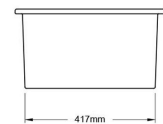

Cuisine 68 x 48 Inset / Undermount Fine Fireclay Matte Black Sink

Code: CU68FS-MB

TRADITIONAL & HAMPTONS STYLE SPECIALISTS

Specifications

- Material: Fine Fireclay
- Finish: Matte Black
- Waste Outlet Included: 90x50mm Basket Waste
- Mounting options: Inset & Undermount
- Capacity: 46L
- Suitable for use with food waste disposer – we recommend purchase of an extended flange and a model with anti-vibration collar
- Note: Fine Fireclay is a natural product and therefore subject to variations. This should be seen as a quality that adds to its unique natural beauty. Variations +/- 2% to the specifications are common and acceptable and are within industry tolerance. We always recommend the cabinet maker and stone provider has the actual sink with them to measure before making cabinetry or cutting stone. For more information please visit our Installation Care & Warranty page or Contact Us.

Product Options

CU68SSG: Cuisine 68 x 48 Stainless Steel Grid

CU68FS-MB: Cuisine 68 x 48 Inset / Undermount Fine Fireclay Sink

CU68FS-MB-OF: Cuisine 68 x 48 Inset / Undermount Fine Fireclay Sink with Overflow