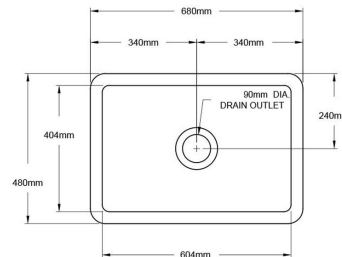

Cuisine 68 x 48 Inset / Undermount Fine Fireclay Matte Black Sink

Code: CU68FS-MB

TRADITIONAL & HAMPTONS STYLE SPECIALISTS

Specifications

- Material: Fine Fireclay
- Finish: Matte Black
- Waste Outlet Included: 90x50mm Basket Waste
- Mounting options: Inset & Undermount
- Capacity: 46L
- Suitable for use with food waste disposer – we recommend purchase of an extended flange and a model with anti-vibration collar
- Note: Fine Fireclay is a natural product and therefore subject to variations. This should be seen as a quality that adds to its unique natural beauty. Variations +/- 2% to the specifications are common and acceptable and are within industry tolerance. We always recommend the cabinet maker and stone provider has the actual sink with them to measure before making cabinetry or cutting stone. For more information please visit our Installation Care & Warranty page or Contact Us.

Product Options

CU68SSG: Cuisine 68 x 48 Stainless Steel Grid

CU68FS-MB: Cuisine 68 x 48 Inset / Undermount Fine Fireclay Sink

CU68FS-MB-OF: Cuisine 68 x 48 Inset / Undermount Fine Fireclay Sink with Overflow