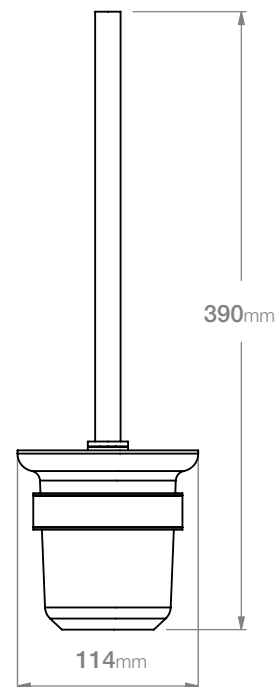

Wall Fixings Supplied:
Masonry

Original UX Fischer® supplied,
phased in from June 2015.