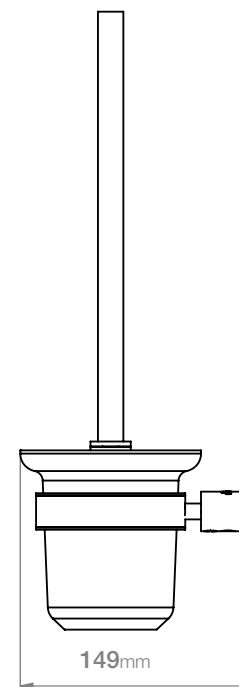

Wall Fixings Supplied:
Masonry

Original UX Fischer® supplied,
phased in from June 2015.