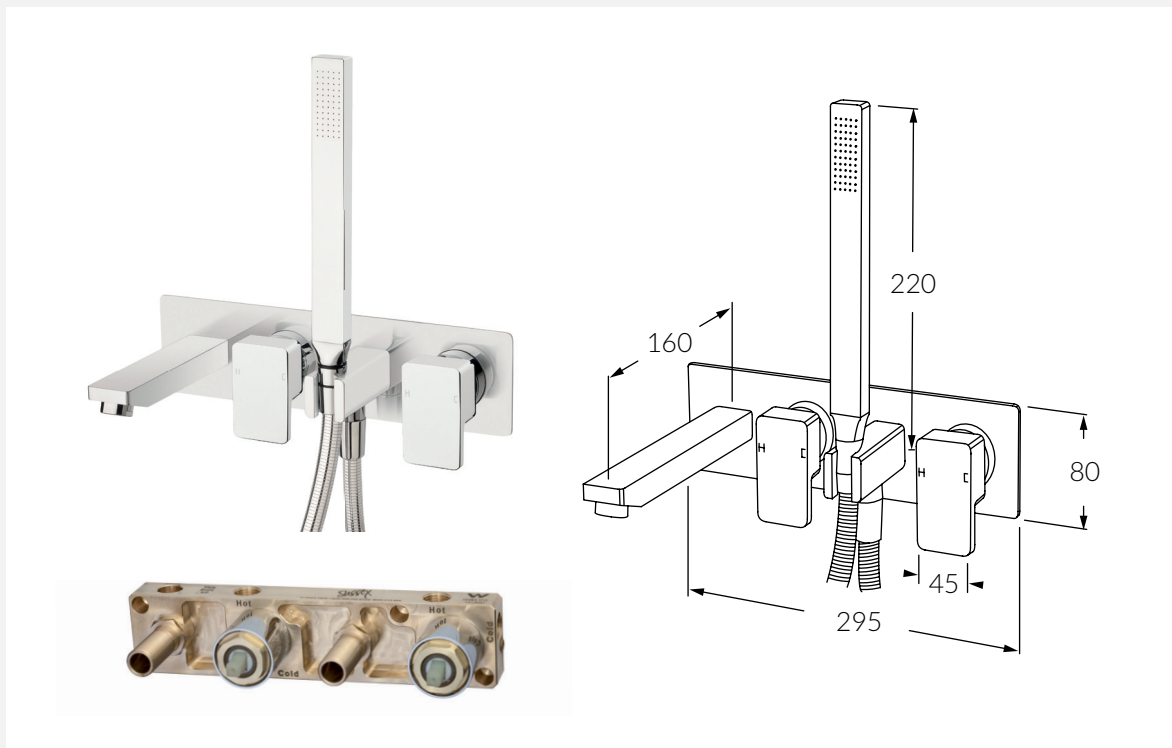

Suba Lever Bath Mixer System RH with Hand Shower

Product code: Available options:
 BLBMS160RH Right hand operation
 BLBMS160LH Left hand operation

FEATURING THE SUSSEX MASTERFIT

A new innovative all-in-one plumbing unit that simplifies the installation process of mixer and outlet combinations.

- Made in Australia from high quality solid brass
- Precision engineered to Australian Standards
- Significant savings in Cost, Labour and Time
- Easy to install
- Mixers, outlets and backplates fit perfectly every time
- Standards 1/2" BSP connections for plumbing fittings
- Simultaneous use of two outlets
- Mixer cartridges fully serviceable after installation
- Generous tolerance for wall cover thicknesses
- Simultaneous use of two outlets
- Mixer cartridges fully serviceable after installation
- Generous tolerance for wall cover thicknesses