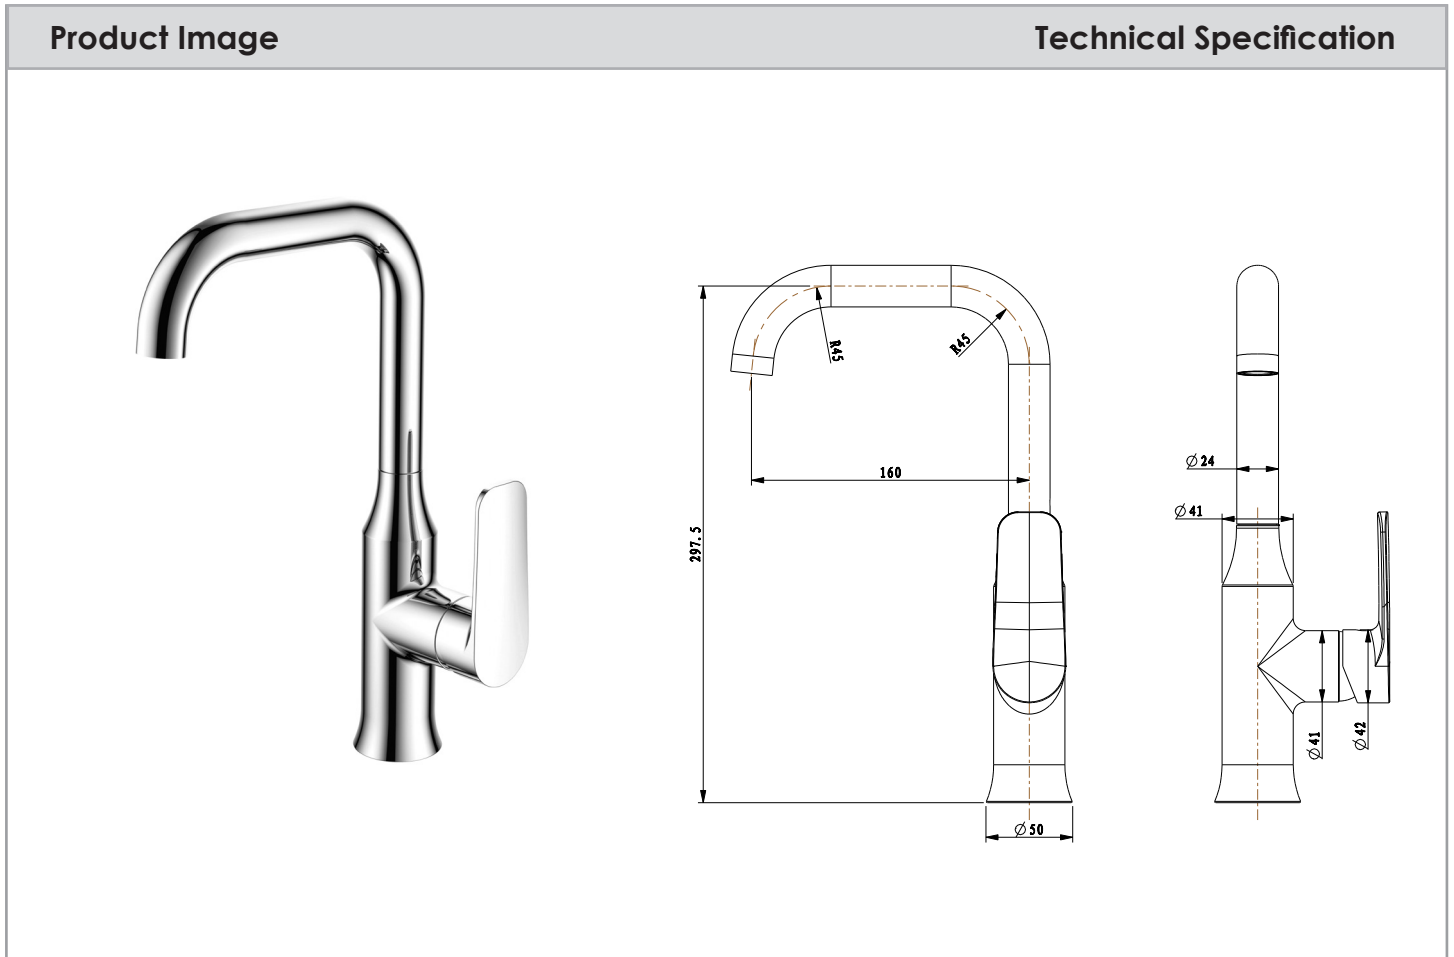

# PACE GOOSENECK BASIN MIXER

Description
<p>Pace Gooseneck Basin Mixer WELS 5 Star / 6 Lpm</p> <p><b>BM222202</b> Gooseneck Basin Mixer</p>

Additional Information
<ul style="list-style-type: none"> <li>• 35mm European Ceramic Cartridge</li> <li>• Quality PEX Connection Hoses</li> <li>• Superior Flow Regulator</li> <li>• 15 Year Replacement Warranty*</li> </ul> <div style="display: flex; justify-content: space-around; align-items: center;">   </div>