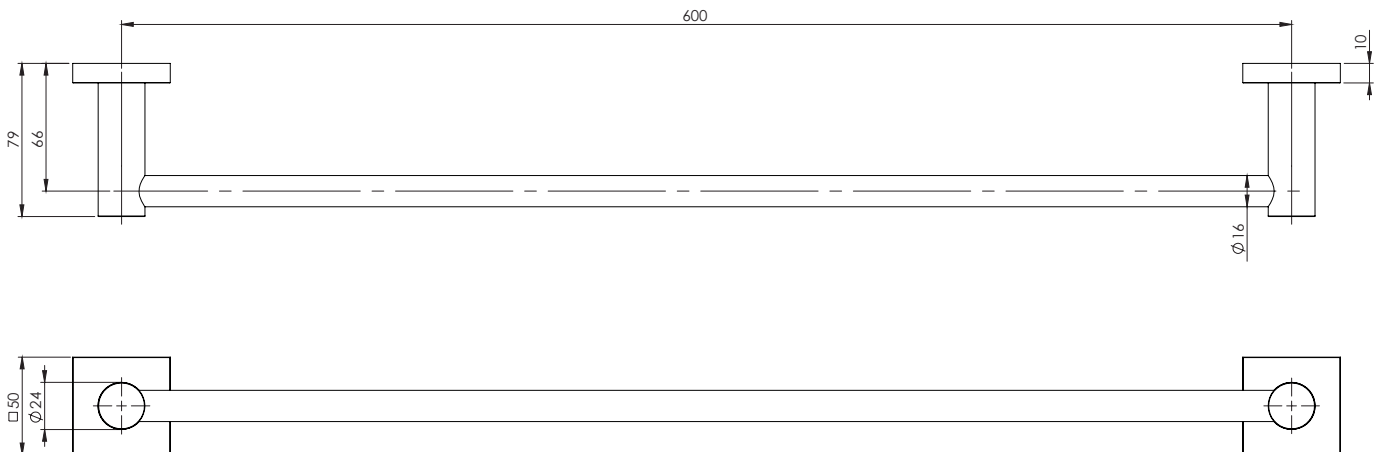

PHOENIX

RADII

SINGLE TOWEL RAIL 600MM SQUARE PLATE

PRODUCT CODE: RS804 CHR
 FINISH: CHROME
 WELS: N/A

MAINTENANCE AND CARE:

- All surfaces should be cleaned with mild liquid detergent or soap and water.
- Do not use cream cleaners or citrus based cleaning products, as they are abrasive.
- Use of unsuitable cleaning agents may damage the surface. Any damage caused in this way will not be covered by warranty.

PACKAGING INCLUDES

- 1 x Single towel rail 600mm square plate
- 1 x Installation kit
- 1 x Installation instructions
- 1 x Warranty card

AVAILABLE IN:

FOR MORE INFORMATION VISIT
www.phoenixtapware.com.au

While we aim to ensure the specifications shown are correct at time of printing, Phoenix Tapware reserves the right to make modifications without prior notice. Always use the physical product measurements for mark-ups and roughing-in as the line drawing shown may differ from the actual product over time. All measurements are shown in millimetres.