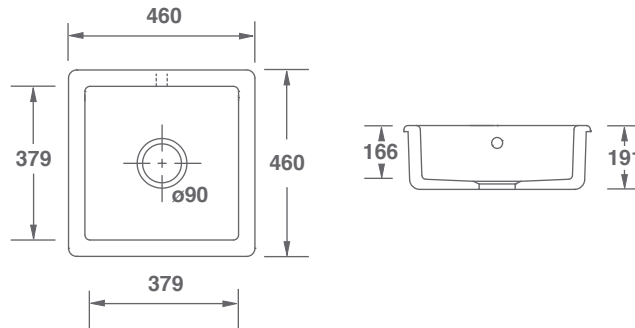

INSET & UNDERMOUNT COLLECTION

- SQUARE -

FEATURES

Inset or undermount sink. Round overflow. Central 3½" waste outlet suitable for basket strainer or waste disposer. Lifetime warranty.

All our sinks come in a choice of white or biscuit.

| Product | Code | Dimensions | | | | | |
|----------------|-----------|------------|-----|-----|-----|-------|--------|
| | | | W | D | H | Waste | Weight |
| Square White | SCSQ460WH | (mm) | 460 | 460 | 191 | 90 | 30kg |
| | | (in) | 18 | 18 | 7½ | 3½ | |
| Square Biscuit | SCSQ460PN | (mm) | 460 | 460 | 191 | 90 | 30kg |
| | | (in) | 18 | 18 | 7½ | 3½ | |