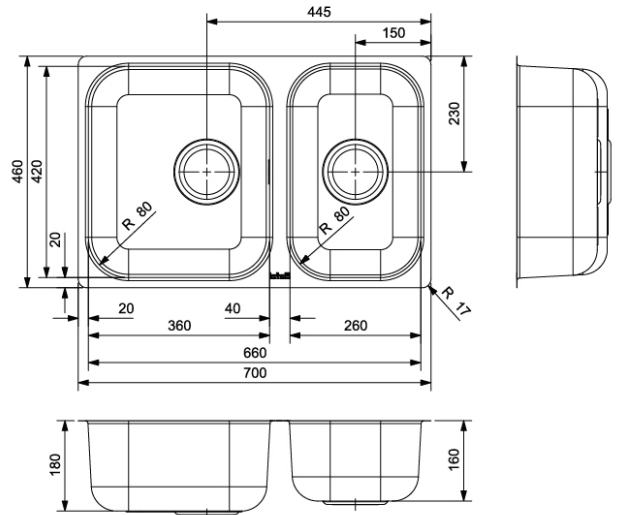

MONARCH MAIN & 3/4 BOWLS

Product Image **Technical Specification**

S1145	DR002	R1035 + S1145	AW100	R1056	R1035
A	B	C	D	E	F

*Undermount only

Description	
MONARCH Main & 3/4 Bowl NO DRAINER	
R27325	Main & 3/4
R27325FDTB	Main & 3/4 includes A B E

Additional Information
<ul style="list-style-type: none"> • Design Overflow • Round basket waste • 304 Stainless Steel Polished Inox Finish • Under Mount Installation • 27/16 Litre Capacity • Suit 700 Carcass or Larger
<p>INSTALLATION DISCLAIMER ALL TEMPLATES, LINE DRAWINGS & ELECTRONIC FILES ARE SUPPLIED AS A GUIDE ONLY. PLEASE CROSS CHECK WITH ACTUAL BOWL BEFORE COMMENCING ANY CUTOUT AND ENSURE RADII ARE SUITABLE TO BENCHTOP MATERIAL TOLERANCES. ARGENT ACCEPTS NO RESPONSIBILITY FOR CUTOUT ERRORS. *SINKS WITH OVERFLOWS WILL NEED ALLOWANCE IN BENCHTOPS WHEN TOP MOUNTING – PLEASE CROSS CHECK WITH ACTUAL BOWL TO ASSIST*</p>