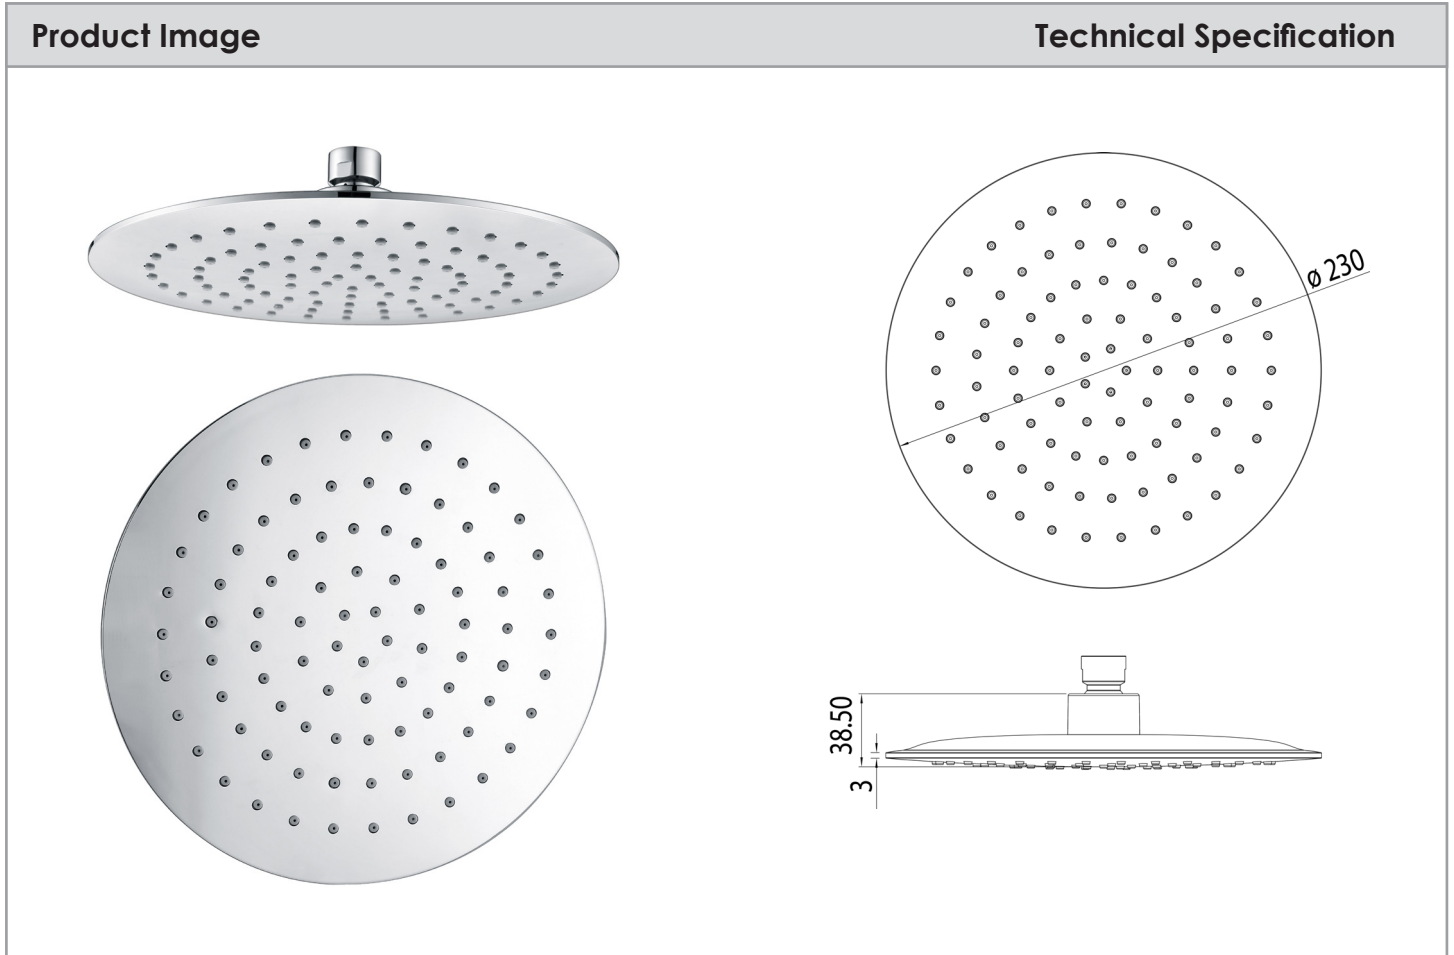

PALLAS 230 OVERHEAD SHOWER

Description	
Pallas 230 Overhead Shower 230mm Round WELS 3 Star / 9 Lpm	
OH112301 OH112301MB OH112301RG OH112301BN	Chrome Matte Black Sunset Brushed Nickel

Additional Information
<ul style="list-style-type: none"> • 15 Year Warranty*  <p>* Conditions Apply</p>