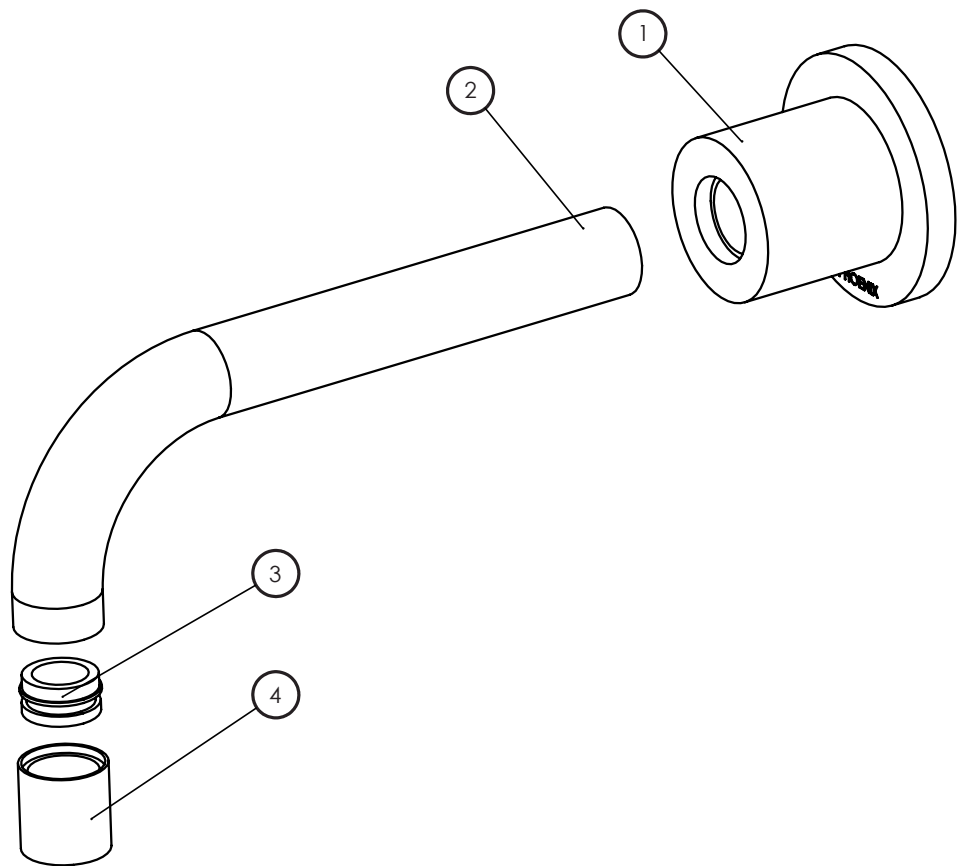

### BATH OUTLET 180MM

PRODUCT CODE:

RA071 CHR

FINISH:

CHROME

WELS:

N/A

#### PARTS LIST

1. SPOUT BODY
2. SPOUT
3. NOZZLE ADAPTER
4. NOZZLE RETAINER