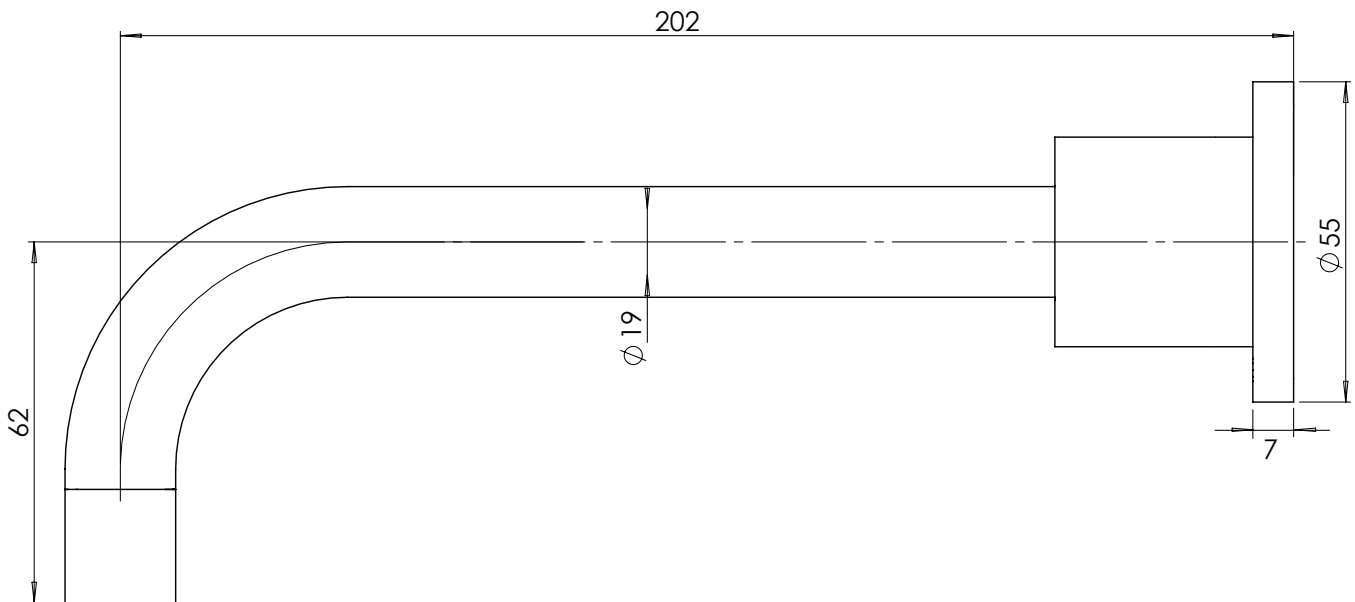

PLEASE [CLICK HERE](#) TO VIEW FULL WARRANTY

While we aim to ensure the specifications shown are correct at time of printing, Phoenix Tapware reserves the right to make modifications without prior notice. Always use the physical product measurements for mark-ups and roughing-in as the line drawing shown may differ from the actual product over time. All measurements are shown in millimetres.