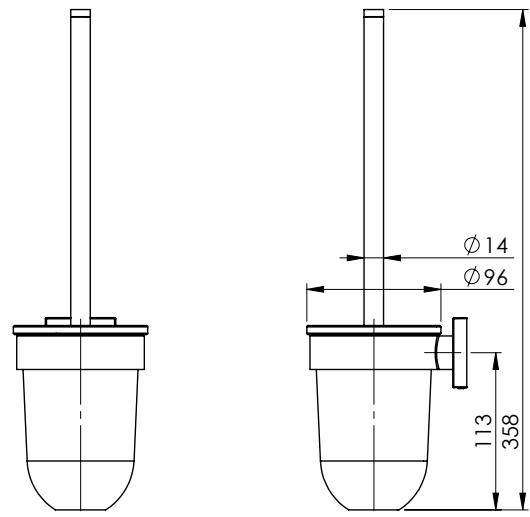

PHOENIX

SPECIFICATIONS

RADII

TOILET BRUSH & HOLDER SQUARE PLATE

PRODUCT CODE:	RS50800C
FINISH:	CHROME
WELS:	N/A

CONSUMER UNIT:

SIZE:	L 390MM x W 130MM x H 130MM
GROSS WEIGHT:	0.95 KG
BARCODE EAN-13:	9 320594 024 826

PACKAGING INCLUDES

- 1 x Wall mounted holder (twin fixing)
- 1 x Glass tumbler
- 1 x Toilet brush
- 1 x Installation kit
- 1 x Installation instructions
- 1 x Warranty card

TO SEE THE COMPLETE RADII COLLECTION VISIT
www.phoenixtapware.com.au

PLEASE [CLICK HERE](#) TO VIEW FULL WARRANTY

While we aim to ensure the specifications shown are correct at time of printing, Phoenix Tapware reserves the right to make modifications without prior notice. Always use the physical product measurements for mark-ups and roughing-in as the line drawing shown may differ from the actual product over time. All measurements are shown in millimetres.