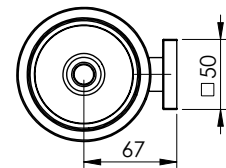

PHOENIX

SPECIFICATIONS

RADII

TOILET BRUSH & HOLDER SQUARE PLATE

PRODUCT CODE:	RS50800C
FINISH:	CHROME
WELS:	N/A

CONSUMER UNIT:

SIZE:	L 390MM x W 130MM x H 130MM
GROSS WEIGHT:	0.95 KG
BARCODE EAN-13:	9 320594 024 826

PLEASE [CLICK HERE](#) TO VIEW FULL WARRANTY

While we aim to ensure the specifications shown are correct at time of printing, Phoenix Tapware reserves the right to make modifications without prior notice. Always use the physical product measurements for mark-ups and roughing-in as the line drawing shown may differ from the actual product over time. All measurements are shown in millimetres.