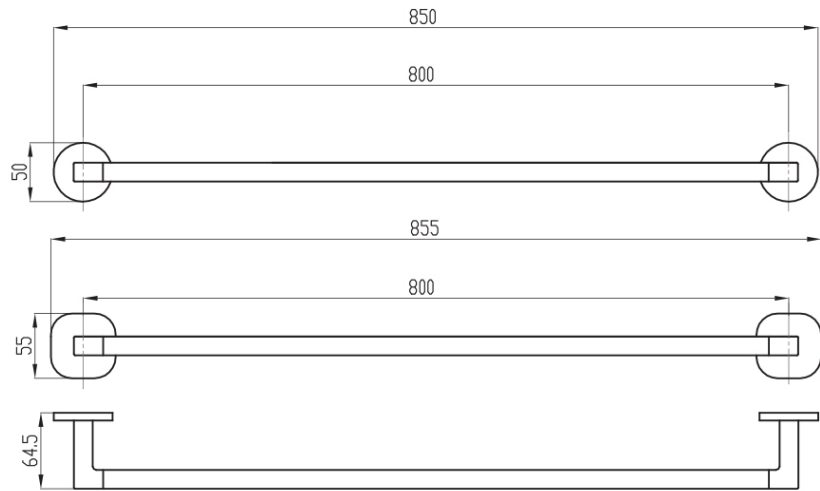

Architectura 800mm Towel Rail

Product Image

Includes Round & Soft Square Flanges

Product Details

Code: TVA1550361
Brand: Villeroy & Boch
Range: O.Novo
Warranty: *

Additional Features

Required Product

Recommended Products

Additional Notes

- Round Backing Flange & Soft Square Backing Flange included
- Triple Fixing

Technical Specification

*Please visit argentaust.com.au/warranty to view the full warranty

Note: All dimensions are in millimetres and are subject to normal manufacturing variations. Always use the physical product measurements for cut-outs and rough-ins as the technical details shown may differ from the actual product. Use acetic cured silicone sealant. Do not use epoxy type adhesives. Clean with damp cloth. Do not use abrasive cleaners, liquids or pastes.