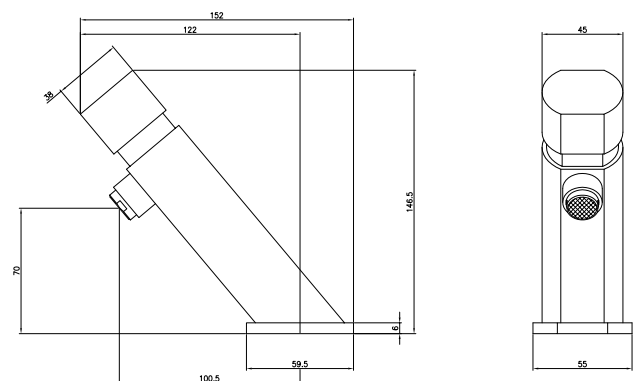

Features:

- Soft close, hydraulically operated time flow means that it's suitable for all markets, including childcare
- Concealed aerator
- Designed for durability and to be anti-vandal so suitable for use in public areas
- 1 service kit used across the whole Flostop range
- Supplied with inlet strainer and flow controller
- Gentec can customise products to suit customer requirements
- Recommended for Commercial and Public projects