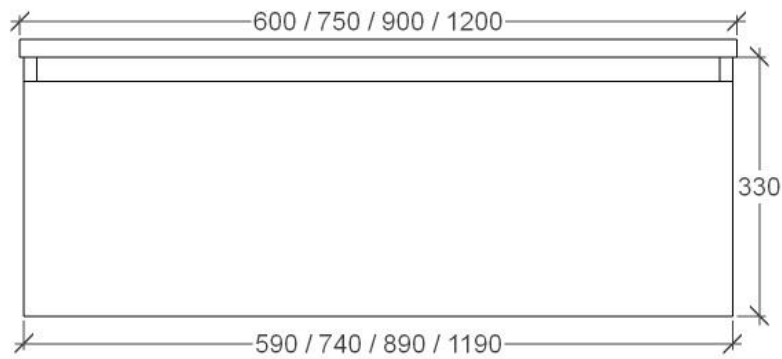

PLATINUM 1DR VANITY SPECS

RIFCO

EST. 1975

ALL SIZES SHOWN ARE NOMINAL & SHOULD BE CHECKED PRIOR TO
INSTALLATION