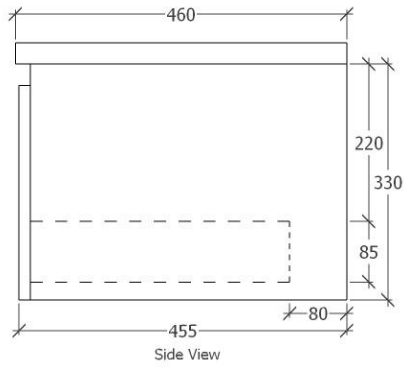

PLATINUM 1DR VANITY SPECS

RIFCO

EST. 1975

ALL SIZES SHOWN ARE NOMINAL & SHOULD BE CHECKED PRIOR TO
INSTALLATION