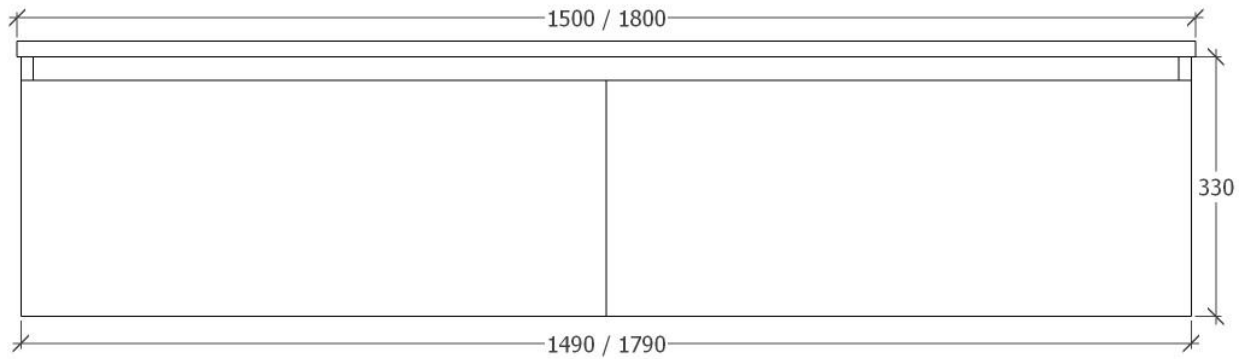

PLATINUM 1DR VANITY SPECS

RIFCO

EST. 1975

ALL SIZES SHOWN ARE NOMINAL & SHOULD BE CHECKED PRIOR TO
INSTALLATION