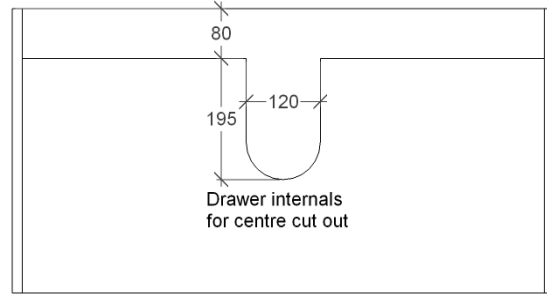

PLATINUM 1DR VANITY SPECS

RIFCO

EST. 1975

ALL SIZES SHOWN ARE NOMINAL & SHOULD BE CHECKED PRIOR TO
INSTALLATION