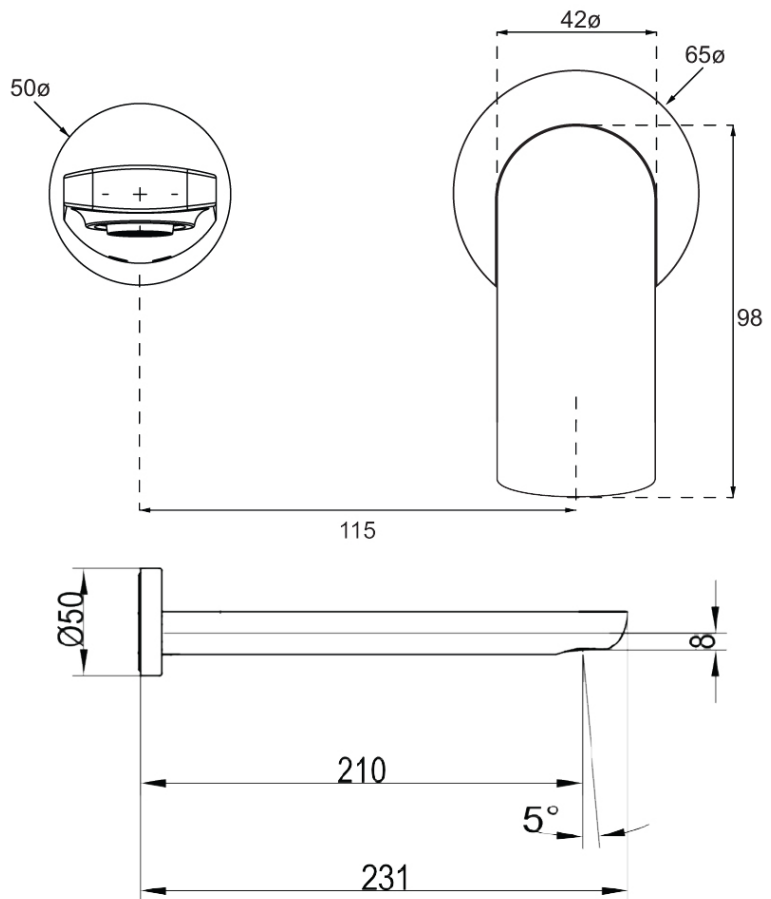

Additional Features

Technical Specification

Required Product
ColourChoice TVW0035161

Recommended Products

Additional Notes

- 115mm Centres
- 35mm Ceramic Cartridge
- Spout Can Be Positioned On The Left Hand Side Of The Mixer Only

Installation Instructions

* NOT COMPATIBLE WITH UNIVERSAL BODY
* ONLY USE COLOURCHOICE BODY TVW0035161