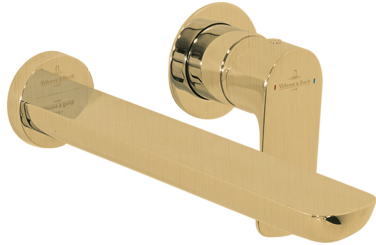

# O.Novo Wall Mounted Basin Trim

Brushed Gold

**Product Image**

**Product Details**

<b>Code:</b>	<b>TVW10485XB</b>
Brand:	Villeroy & Boch
Range:	O.Novo
Warranty:	15 Years*
WELS:	5 Star 5.0 LPM, Reg #: T29587 (V)

**Additional Features**

**Technical Specification**

**Required Product**  
ColourChoice TVW0035161

**Recommended Products**

**Additional Notes**

- 115mm Centres
- 35mm Ceramic Cartridge
- Spout Can Be Positioned On The Left Hand Side Of The Mixer Only