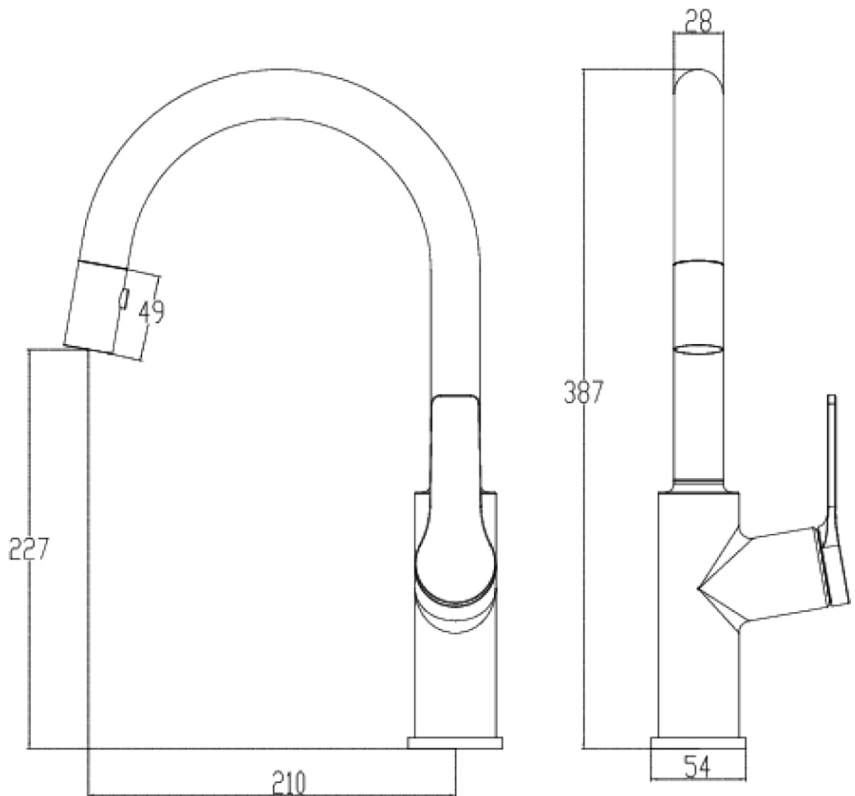

# Architectura Kitchen Mixer Pull Out Spray

Brushed Nickel

**Product Image**

**Product Details**

<b>Code:</b>	<b>TVK0216180</b>
Brand:	Villeroy & Boch
Range:	Architectura
Warranty:	15 Years*
WELS:	5 Star 6.0 LPM, Reg #: T38392

**Additional Features**

**Technical Specification**

**Required Product**

**Recommended Products**

**Additional Notes**

- 35mm Ceramic Cartridge
- 360 Degree Swivel Range

\*Please visit [argentaust.com.au/warranty](http://argentaust.com.au/warranty) to view the full warranty

*Note: All dimensions are in millimetres and are subject to normal manufacturing variations. Always use the physical product measurements for cut-outs and rough-ins as the technical details shown may differ from the actual product. Use acetic cured silicone sealant. Do not use epoxy type adhesives. Clean with damp cloth. Do not use abrasive cleaners, liquids or pastes.*