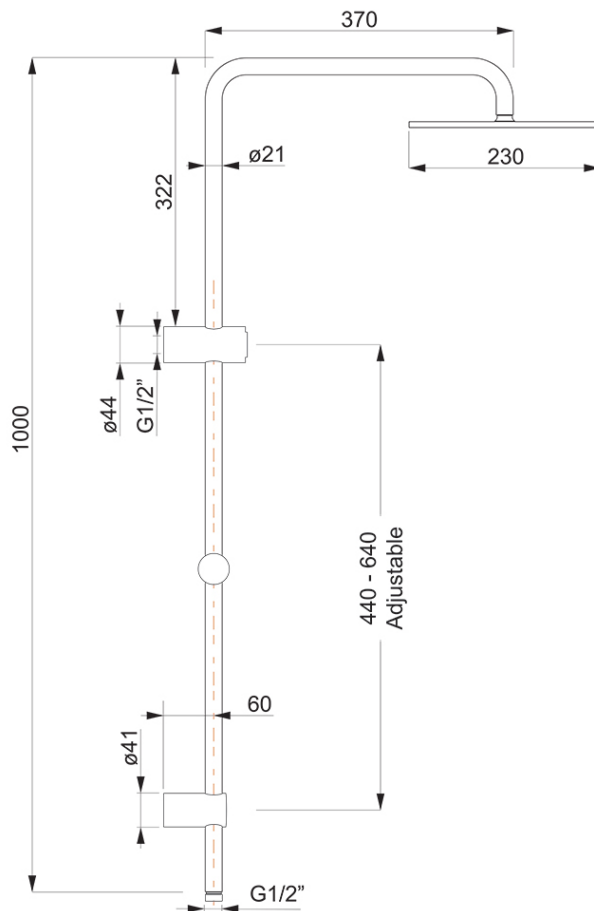

Architectura Style Shower System

Brushed Nickel

Product Image

Product Details

Code:	VSS35280B
Brand:	Villeroy & Boch
Range:	Architectura Style
Warranty:	7 Years*
WELS:	3 Star 9.0 LPM, Reg #: S14456 (V)

Additional Features

Technical Specification

Required Product

Recommended Products

Additional Notes

- 230Ø Overhead
- 110Ø 3 Function Handpiece
- Easy Clean Silicon Nozzles
- 1500mm Shower Hose
- Push Button Diverter Activation

*Please visit argentaust.com.au/warranty to view the full warranty

Note: All dimensions are in millimetres and are subject to normal manufacturing variations. Always use the physical product measurements for cut-outs and rough-ins as the technical details shown may differ from the actual product. Use acetic cured silicone sealant. Do not use epoxy type adhesives. Clean with damp cloth. Do not use abrasive cleaners, liquids or pastes.