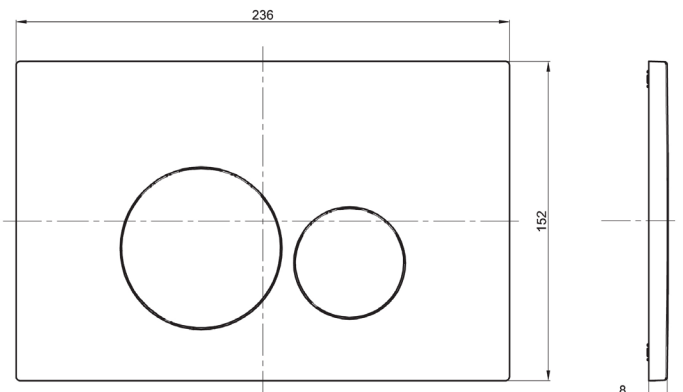

Manufactured by

PARISI