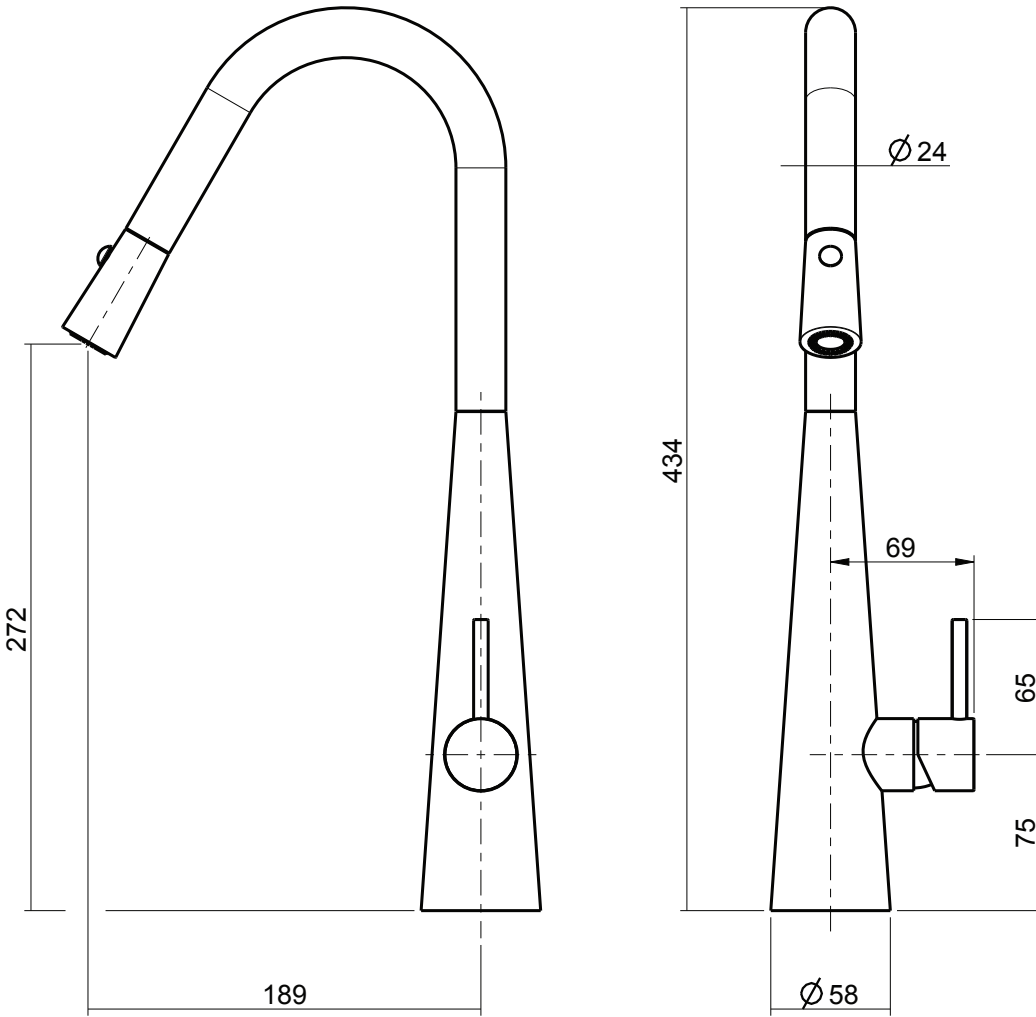

Aria Matte Black Sink Mixer with Pull Down Hose

PRODUCT CODE: ARI-01R-MATBLA (9339897003940)

MATERIAL: SOLID BRASS

FINISH: CHROME

WELS RATING: ★★★★★★

LITRES PER MINUTE: 5L

WELS TESTED PRESSURE: UP TO 500kpa

CARTRIDGE: 25mm

OPERATING PRESSURE: FROM 150 UP TO 1200kpa

WELS REGISTRATION: T16717

Twin Spray Technology

Integrated Anti-Scald Safety Feature

www.linsol.com.au

PHONE 1300 546 765 | FAX (02) 4228 0479 | EMAIL INFO@LINSOL.COM.AU