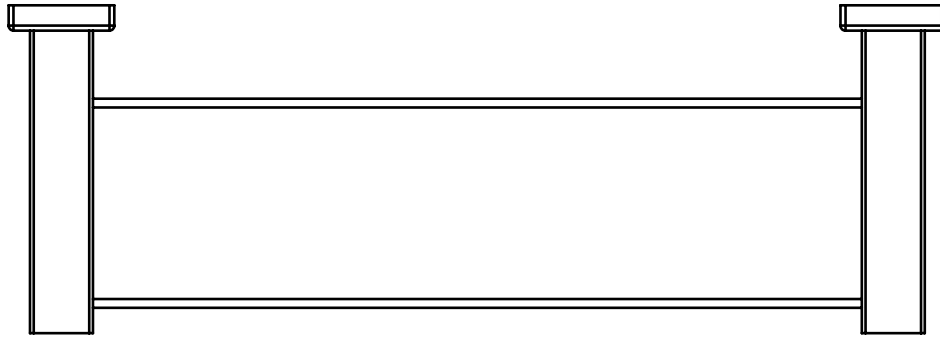

# BATHROOM BUTLER® 8500 Series GLASS SHELF 330mm

**Finish:**

**Code:**

**POLISHED** GRADE 304 Stainless Steel

**8525POLS**

**BRUSHED** GRADE 304 Stainless Steel

**8525BRSH**

Dimensions given are in millimeters.  
Bathroom Butler® reserves the right to alter and/or remove designs from time to time without prior notice.  
This drawing is to be used for reference purposes only. E & O.E.