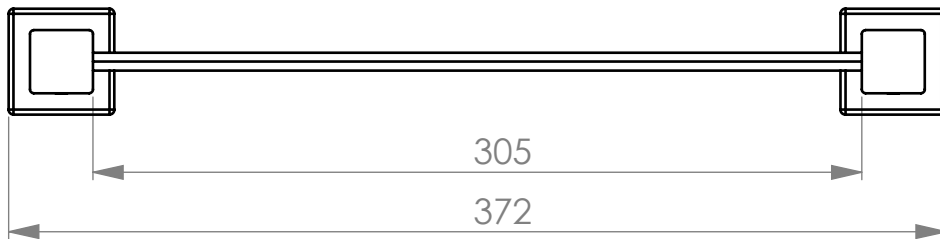

# BATHROOM BUTLER® 8500 Series GLASS SHELF 330mm

**Finish:**

**Code:**

**POLISHED** GRADE 304 Stainless Steel

**8525POLS**

**BRUSHED** GRADE 304 Stainless Steel

**8525BRSH**

Dimensions given are in millimeters.  
Bathroom Butler® reserves the right to alter and/or remove designs from time to time without prior notice.  
This drawing is to be used for reference purposes only. E & O.E.