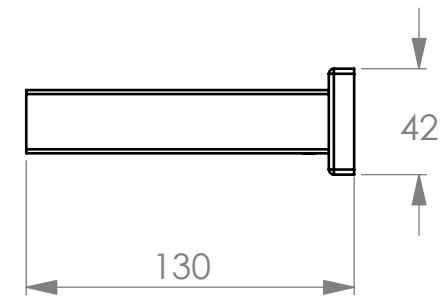

# BATHROOM BUTLER® 8500 Series GLASS SHELF 330mm

**Finish:**

**Code:**

**POLISHED** GRADE 304 Stainless Steel

**8525POLS**

**BRUSHED** GRADE 304 Stainless Steel

**8525BRSH**

Dimensions given are in millimeters.  
Bathroom Butler® reserves the right to alter and/or remove designs from time to time without prior notice.  
This drawing is to be used for reference purposes only. E & O.E.