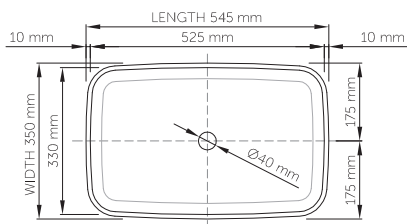

thin-edge

Price: \$ 690.00
 Size (l) x (w) x (h): 545mm x 350mm x 120mm
 Top to waste: 110mm
 Overflow: No overflow
 Material: DADOquartz®
 Finish: Matte / Satin
 Mounting: Counter-top / Under-mount

Base dimensions: 515mm x 330mm
 Edge width: 10mm
 Waste diameter: 40mm - fits Bespoke plug
 Weight: 10kg

Shipping information

Packing dimensions: 580mm x 380mm x 150mm
 Shipping mass: 12kg