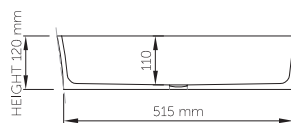

thin-edge

Price: \$ 690.00
 Size (l) x (w) x (h): 545mm x 350mm x 120mm
 Top to waste: 110mm
 Overflow: No overflow
 Material: DADOquartz®
 Finish: Matte / Satin
 Mounting: Counter-top / Under-mount

Base dimensions: 515mm x 330mm
 Edge width: 10mm
 Waste diameter: 40mm - fits Bespoke plug
 Weight: 10kg

Shipping information

Packing dimensions: 580mm x 380mm x 150mm
 Shipping mass: 12kg