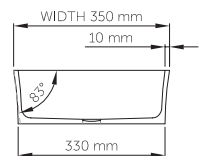

thin-edge

Price: \$ 690.00
 Size (l) x (w) x (h): 545mm x 350mm x 120mm
 Top to waste: 110mm
 Overflow: No overflow
 Material: DADOquartz®
 Finish: Matte / Satin
 Mounting: Counter-top / Under-mount

Base dimensions: 515mm x 330mm
 Edge width: 10mm
 Waste diameter: 40mm - fits Bespoke plug
 Weight: 10kg

Shipping information

Packing dimensions: 580mm x 380mm x 150mm
 Shipping mass: 12kg