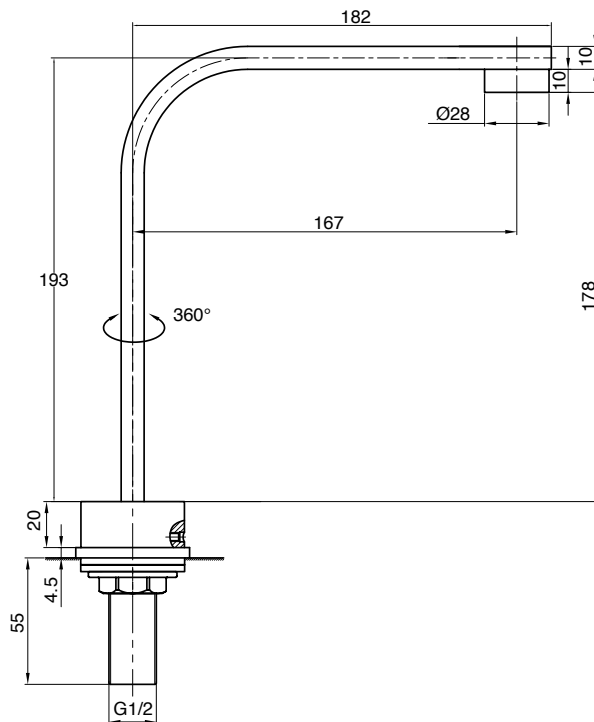

SPOUTS - HOB

ELLISSE swivel hob spout

Product Code : EE.02HS

Colour : chrome

Features :
- basin/bath spout
- male thread

Manufactured by:

PARISI

Copyright and Intellectual Property Right Protected
Web : www.parisi.com.au Email : techinfo@parisi.com.au

Technical Details

*** Restrictor fitted - removable for bath application.**