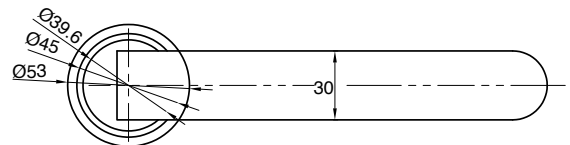

SPOUTS - HOB

ELLISSE swivel hob spout

Product Code : EE.02HS

Colour : chrome

Features :
- basin/bath spout
- male thread

Manufactured by:

PARISI

Copyright and Intellectual Property Right Protected
Web : www.parisi.com.au Email : techinfo@parisi.com.au

Technical Details

*** Restrictor fitted - removable for bath application.**