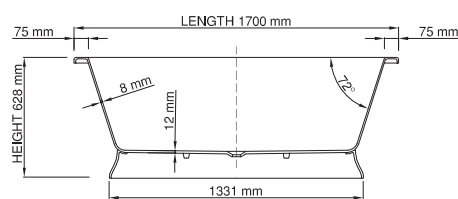

liberty with claw feet

Price:	\$ 3,390.00
Size (l) x (w) x (h):	1700mm x 775mm x 628mm
Waste to floor:	165mm
Water capacity:	265 L
Weight:	68.2kg

Shipping information feet

Packing dimensions feet:	500mm x 300mm x 400mm
Shipping mass feet:	9.2kg

liberty with ball feet

Price:	\$ 3,390.00
Size (l) x (w) x (h):	1700mm x 775mm x 628mm
Waste to floor:	133mm
Water capacity:	265 L
Weight:	79.84kg

Shipping information feet

Packing dimensions feet:	500mm x 300mm x 400mm
Shipping mass feet:	20.84kg

liberty with modern feet

Price:	\$ 3,390.00
Size (l) x (w) x (h):	1700mm x 775mm x 633mm
Waste to floor:	138mm
Water capacity:	265 L
Weight:	64.24kg

Shipping information feet

Packing dimensions feet:	500mm x 300mm x 400mm
Shipping mass feet:	5.24kg

thin-edge

Price: \$ 3,390.00
 Size (l) x (w) x (h): 1700mm x 775mm x 628mm
 Waste to floor: 135mm
 Water capacity: 265 L
 Overflow: No overflow
 Material: DADOquartz®
 Finish: Matte / Satin

Base dimensions: 1283mm x 505mm
 Edge width: 8mm
 Waste diameter: 50mm - fits Bespoke 40mm plug
 Weight: 90.23kg
Shipping information
 Packing dimensions: 1821mm x 1295mm x 909mm
 Shipping mass: 140.23kg