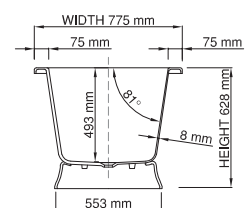

liberty with claw feet

Price:	\$ 3,390.00
Size (l) x (w) x (h):	1700mm x 775mm x 628mm
Waste to floor:	165mm
Water capacity:	265 L
Weight:	68.2kg

Shipping information feet

Packing dimensions feet:	500mm x 300mm x 400mm
Shipping mass feet:	9.2kg

liberty with ball feet

Price:	\$ 3,390.00
Size (l) x (w) x (h):	1700mm x 775mm x 628mm
Waste to floor:	133mm
Water capacity:	265 L
Weight:	79.84kg

Shipping information feet

Packing dimensions feet:	500mm x 300mm x 400mm
Shipping mass feet:	20.84kg

liberty with modern feet

Price:	\$ 3,390.00
Size (l) x (w) x (h):	1700mm x 775mm x 633mm
Waste to floor:	138mm
Water capacity:	265 L
Weight:	64.24kg

Shipping information feet

Packing dimensions feet:	500mm x 300mm x 400mm
Shipping mass feet:	5.24kg

thin-edge

Price: \$ 3,390.00
 Size (l) x (w) x (h): 1700mm x 775mm x 628mm
 Waste to floor: 135mm
 Water capacity: 265 L
 Overflow: No overflow
 Material: DADOquartz®
 Finish: Matte / Satin

Base dimensions: 1283mm x 505mm
 Edge width: 8mm
 Waste diameter: 50mm - fits Bespoke 40mm plug
 Weight: 90.23kg
Shipping information
 Packing dimensions: 1821mm x 1295mm x 909mm
 Shipping mass: 140.23kg