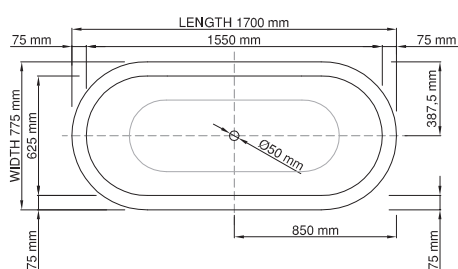

liberty with claw feet

Price:	\$ 3,390.00
Size (l) x (w) x (h):	1700mm x 775mm x 628mm
Waste to floor:	165mm
Water capacity:	265 L
Weight:	68.2kg

Shipping information feet

Packing dimensions feet:	500mm x 300mm x 400mm
Shipping mass feet:	9.2kg

liberty with ball feet

Price:	\$ 3,390.00
Size (l) x (w) x (h):	1700mm x 775mm x 628mm
Waste to floor:	133mm
Water capacity:	265 L
Weight:	79.84kg

Shipping information feet

Packing dimensions feet:	500mm x 300mm x 400mm
Shipping mass feet:	20.84kg

liberty with modern feet

Price:	\$ 3,390.00
Size (l) x (w) x (h):	1700mm x 775mm x 633mm
Waste to floor:	138mm
Water capacity:	265 L
Weight:	64.24kg

Shipping information feet

Packing dimensions feet:	500mm x 300mm x 400mm
Shipping mass feet:	5.24kg

thin-edge

Price: \$ 3,390.00
 Size (l) x (w) x (h): 1700mm x 775mm x 628mm
 Waste to floor: 135mm
 Water capacity: 265 L
 Overflow: No overflow
 Material: DADOquartz®
 Finish: Matte / Satin

Base dimensions: 1283mm x 505mm
 Edge width: 8mm
 Waste diameter: 50mm - fits Bespoke 40mm plug
 Weight: 90.23kg
Shipping information
 Packing dimensions: 1821mm x 1295mm x 909mm
 Shipping mass: 140.23kg