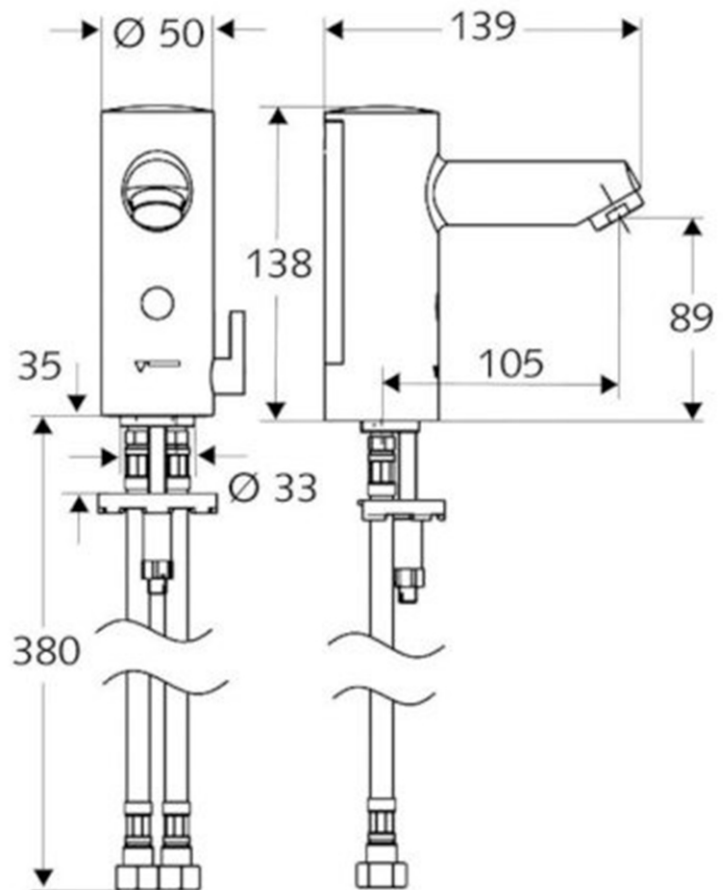

Modus E Basin Mixer Hot/Cold

Battery

Product Image

Product Details

SKU:	012680699
Brand:	Schell
Range:	Modus
Warranty:	2 Years
WELS:	6 Star 5 LPM, Reg #: T29713

Additional Features

Required Product

Recommended Products

Technical Specification

Additional Notes
 * includes 9V Battery

Note: All dimensions are in millimetres and are subject to normal manufacturing variations. Always use the physical product measurements for cut-outs and rough-ins as the technical details shown may differ from the actual product. Use acetic cured silicone sealant. Do not use epoxy type adhesives. Clean with damp cloth. Do not use abrasive cleaners, liquids or pastes.