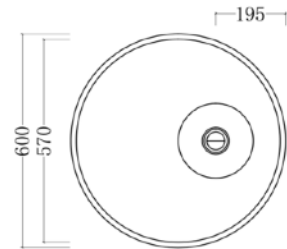

OMEO PEDESTAL BASIN SPECIFICATIONS

MODEL	OMEO PEDESTAL BASIN
CODE	GKS 2015
MATERIAL	KASSTONE
WEIGHT(KGS)	47.30