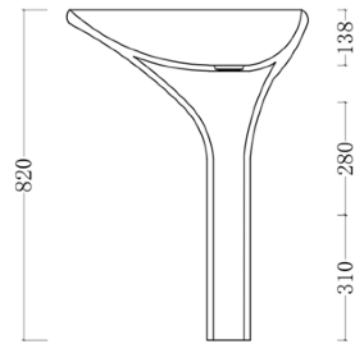

OMEO PEDESTAL BASIN SPECIFICATIONS

MODEL	OMEO PEDESTAL BASIN
CODE	GKS 2015
MATERIAL	KASSTONE
WEIGHT(KGS)	47.30