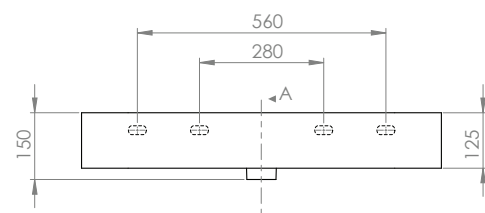

Twenty 80 Left Bowl Bench Basin

Product Code: TC20830 (NTH), TC20831 (1TH), TC20833 (3TH)

The Twenty collection of luxury basins embody sleek and precise styling. Crisp planes, thin walls and a perimeter that elegantly frames the basin tops, combine to present feature pieces that are distinctive while not being bulky. Four configurations are available; full bowl, centre bowl with side shelves, right or left hand bowl with side shelf.

Specifications

- Colour / Finish** — White / Gloss
- Material** — Vitreous China
- Bowl Capacity** — 7L to Overflow
- Tap Holes** — 0, 1 or 3
- Overflow** — Integral
- Waste Outlet** — 32mm Overflow Plug & Waste to be ordered separately (TA3240 or TA4032)
- W x D x H** — 810 x 460 x 125mm
- Installation** — This basin is not glazed at the rear, therefore, it is recommended that it be installed directly against the wall behind.
- Warranty** — 10 years