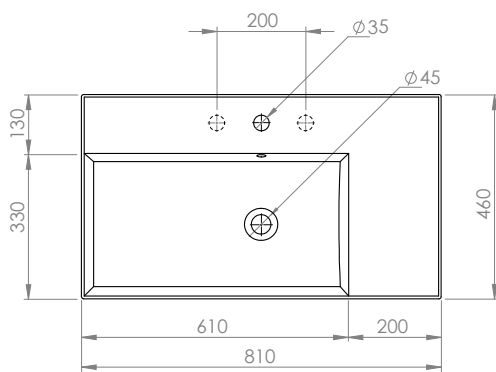

Twenty 80 Left Bowl Bench Basin

Product Code: TC20830 (NTH), TC20831 (1TH), TC20833 (3TH)

The Twenty collection of luxury basins embody sleek and precise styling. Crisp planes, thin walls and a perimeter that elegantly frames the basin tops, combine to present feature pieces that are distinctive while not being bulky. Four configurations are available; full bowl, centre bowl with side shelves, right or left hand bowl with side shelf.

Specifications

- Colour / Finish** — White / Gloss
- Material** — Vitreous China
- Bowl Capacity** — 7L to Overflow
- Tap Holes** — 0, 1 or 3
- Overflow** — Integral
- Waste Outlet** — 32mm Overflow Plug & Waste to be ordered separately (TA3240 or TA4032)
- W x D x H** — 810 x 460 x 125mm
- Installation** — This basin is not glazed at the rear, therefore, it is recommended that it be installed directly against the wall behind.
- Warranty** — 10 years