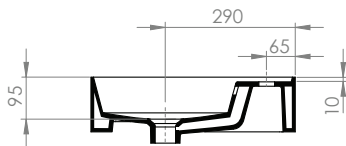

Twenty 80 Left Bowl Bench Basin

Product Code: TC20830 (NTH), TC20831 (1TH), TC20833 (3TH)

The Twenty collection of luxury basins embody sleek and precise styling. Crisp planes, thin walls and a perimeter that elegantly frames the basin tops, combine to present feature pieces that are distinctive while not being bulky. Four configurations are available; full bowl, centre bowl with side shelves, right or left hand bowl with side shelf.

Specifications

- Colour / Finish** — White / Gloss
- Material** — Vitreous China
- Bowl Capacity** — 7L to Overflow
- Tap Holes** — 0, 1 or 3
- Overflow** — Integral
- Waste Outlet** — 32mm Overflow Plug & Waste to be ordered separately (TA3240 or TA4032)
- W x D x H** — 810 x 460 x 125mm
- Installation** — This basin is not glazed at the rear, therefore, it is recommended that it be installed directly against the wall behind.
- Warranty** — 10 years