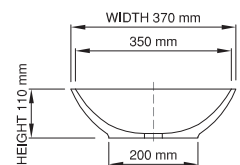

wide-edge

Price: \$ 590.00  
 Size (l) x (w) x (h): 520mm x 370mm x 110mm  
 Top to waste: 100mm  
 Overflow: No overflow  
 Material: DADOquartz®  
 Finish: Matte / Satin  
 Mounting: Counter-top / Under-mount

Base dimensions: 230mm x 200mm  
 Edge width: 20mm  
 Waste diameter: 40mm - fits Bespoke plug  
 Weight: 5kg

**Shipping information**

Packing dimensions: 600mm x 430mm x 175mm  
 Shipping mass: 7kg