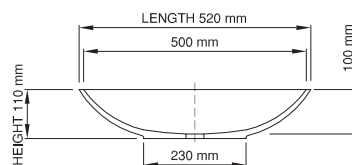

wide-edge

Price: \$ 590.00  
 Size (l) x (w) x (h): 520mm x 370mm x 110mm  
 Top to waste: 100mm  
 Overflow: No overflow  
 Material: DADOquartz®  
 Finish: Matte / Satin  
 Mounting: Counter-top / Under-mount

Base dimensions: 230mm x 200mm  
 Edge width: 20mm  
 Waste diameter: 40mm - fits Bespoke plug  
 Weight: 5kg

**Shipping information**

Packing dimensions: 600mm x 430mm x 175mm  
 Shipping mass: 7kg