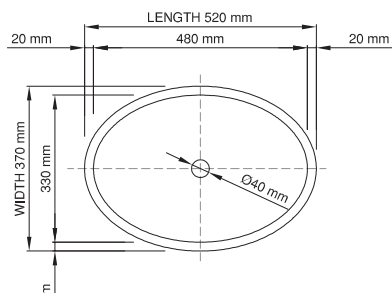

wide-edge

Price: \$ 590.00  
 Size (l) x (w) x (h): 520mm x 370mm x 110mm  
 Top to waste: 100mm  
 Overflow: No overflow  
 Material: DADOquartz®  
 Finish: Matte / Satin  
 Mounting: Counter-top / Under-mount

Base dimensions: 230mm x 200mm  
 Edge width: 20mm  
 Waste diameter: 40mm - fits Bespoke plug  
 Weight: 5kg

**Shipping information**

Packing dimensions: 600mm x 430mm x 175mm  
 Shipping mass: 7kg