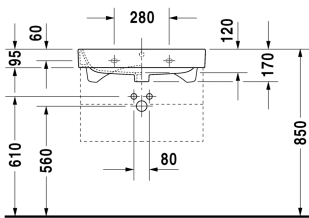

Washbasin, furniture washbasin # 2318650000 / 2318650030 / 2318650060

| < 650 mm > |

6364 Happy D.2

Washbasin, furniture washbasin	Dimension	Weight	Order number
with overflow, with tap platform, overflow clip chrome included, 650 mm			
Colors			
00 White Alpin			
Variant			
●	650 x 505 mm	21.000 kg	2318650000
● ● ●	650 x 505 mm	21.000 kg	2318650030
☒	650 x 505 mm	21.000 kg	2318650060
Sanitary ceramics with the special WonderGliss surface finish will remain clean and attractive-looking for a long time to come. When ordering WonderGliss please add a "1" as eleventh digit to the model number.			
Accessory			
Space saving waste	1 1/4" mm	0.400 kg	005076
Design Siphon		1.500 kg	005036
Suitable products			
Vanity unit wall-mounted 2 drawers, upper drawer including cut-out for siphon and siphon cover, for Happy D.2 # 231865 (not ground), 625 x 480 mm	625 x 480 mm		H26364
Metal console height adjustable +50 mm, chrome, for washbasin # 231865,			003078

**Washbasin, furniture washbasin # 2318650000 / 2318650030 /
2318650060**

|< 650 mm >|

Vanity unit floor-standing 2 drawers, upper drawer including cut-out for siphon and siphon cover, for Happy D.2 # 231865 (not ground), 625 x 480 mm	625 x 480 mm
---	--------------

H26372

All drawings contain the necessary measurements which are subject to standard tolerances. Exact measurements, in particular for customised installation scenarios, can only be taken from the finished ceramic piece.