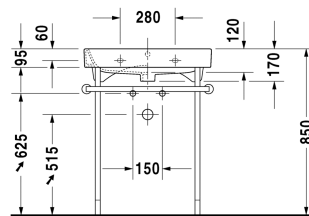

Washbasin, furniture washbasin # 2318650000 / 2318650030 / 2318650060

| < 650 mm > |

6364 Happy D.2

Washbasin, furniture washbasin	Dimension	Weight	Order number
with overflow, with tap platform, overflow clip chrome included, 650 mm			
Colors			
00 White Alpin			
Variant			
●	650 x 505 mm	21.000 kg	2318650000
● ● ●	650 x 505 mm	21.000 kg	2318650030
☒	650 x 505 mm	21.000 kg	2318650060
Sanitary ceramics with the special WonderGliss surface finish will remain clean and attractive-looking for a long time to come. When ordering WonderGliss please add a "1" as eleventh digit to the model number.			
Accessory			
Space saving waste	1 1/4" mm	0.400 kg	005076
Design Siphon		1.500 kg	005036
Suitable products			
Vanity unit wall-mounted 2 drawers, upper drawer including cut-out for siphon and siphon cover, for Happy D.2 # 231865 (not ground), 625 x 480 mm	625 x 480 mm		H26364
Metal console height adjustable +50 mm, chrome, for washbasin # 231865,			003078

**Washbasin, furniture washbasin # 2318650000 / 2318650030 /
2318650060**

|< 650 mm >|

Vanity unit floor-standing 2 drawers, upper drawer including cut-out for siphon and siphon cover, for Happy D.2 # 231865 (not ground), 625 x 480 mm	625 x 480 mm
---	--------------

H26372

All drawings contain the necessary measurements which are subject to standard tolerances. Exact measurements, in particular for customised installation scenarios, can only be taken from the finished ceramic piece.