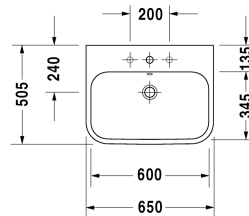

Washbasin, furniture washbasin # 2318650000 / 2318650030 / 2318650060

| < 650 mm > |

6364 Happy D.2

Washbasin, furniture washbasin	Dimension	Weight	Order number
with overflow, with tap platform, overflow clip chrome included, 650 mm			
Colors			
00 White Alpin			
Variant			
●	650 x 505 mm	21.000 kg	2318650000
● ● ●	650 x 505 mm	21.000 kg	2318650030
☒	650 x 505 mm	21.000 kg	2318650060
Sanitary ceramics with the special WonderGliss surface finish will remain clean and attractive-looking for a long time to come. When ordering WonderGliss please add a "1" as eleventh digit to the model number.			
Accessory			
Space saving waste	1 1/4" mm	0.400 kg	005076
Design Siphon		1.500 kg	005036
Suitable products			
Vanity unit wall-mounted 2 drawers, upper drawer including cut-out for siphon and siphon cover, for Happy D.2 # 231865 (not ground), 625 x 480 mm	625 x 480 mm		H26364
Metal console height adjustable +50 mm, chrome, for washbasin # 231865,			003078

**Washbasin, furniture washbasin # 2318650000 / 2318650030 /
2318650060**

|< 650 mm >|

Vanity unit floor-standing 2 drawers, upper drawer including cut-out for siphon and siphon cover, for Happy D.2 # 231865 (not ground), 625 x 480 mm	625 x 480 mm
---	--------------

H26372

All drawings contain the necessary measurements which are subject to standard tolerances. Exact measurements, in particular for customised installation scenarios, can only be taken from the finished ceramic piece.