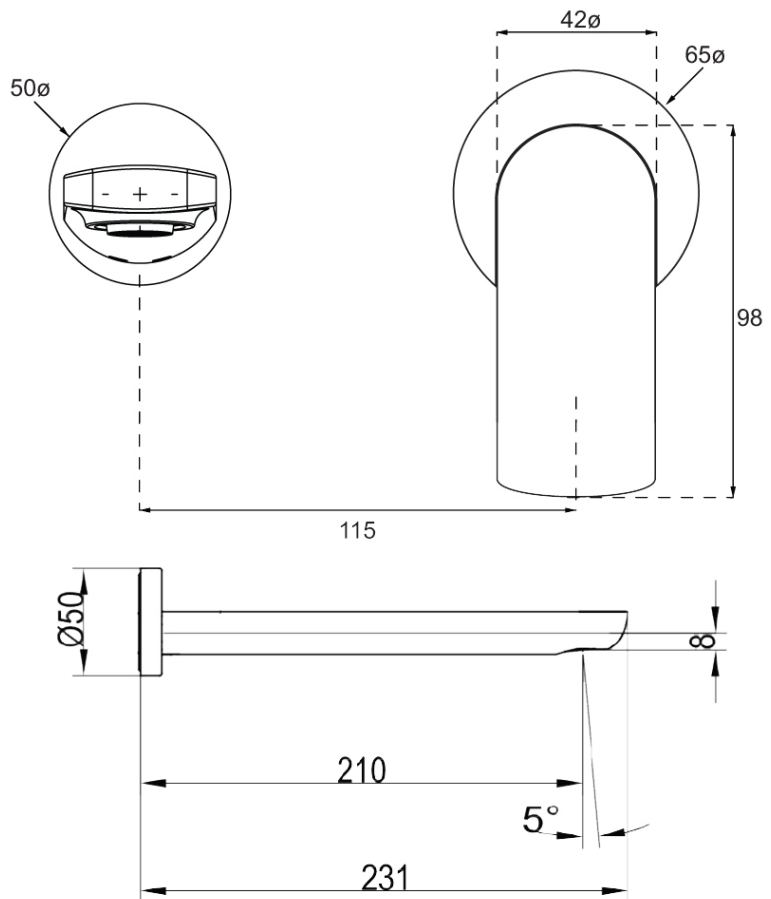

## Additional Features

**Required Product**  
ColourChoice TVW0035161

**Recommended Products**

**Additional Notes**

- 115mm Centres
- 35mm Ceramic Cartridge
- Spout Can Be Positioned On The Left Hand Side Of The Mixer Only

## Technical Specification

\*Please visit [argentaust.com.au/warranty](http://argentaust.com.au/warranty) to view the full warranty

*Note: All dimensions are in millimetres and are subject to normal manufacturing variations. Always use the physical product measurements for cut-outs and rough-ins as the technical details shown may differ from the actual product. Use acetic cured silicone sealant. Do not use epoxy type adhesives. Clean with damp cloth. Do not use abrasive cleaners, liquids or pastes.*