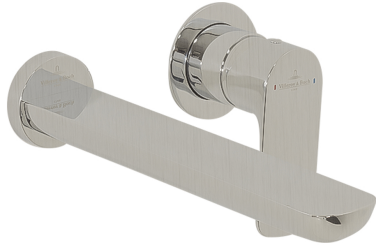

# O.Novo Wall Mounted Basin Trim

Brushed Nickel

## Product Image

## Product Details

<b>Code:</b>	<b>TVW10480XB</b>
Brand:	Villeroy & Boch
Range:	O.Novo
Warranty:	15 Years*
WELS:	5 Star 5.0 LPM, Reg #: T29587 (V)

## Additional Features

**Required Product**  
ColourChoice TVW0035161

**Recommended Products**

**Additional Notes**

- 115mm Centres
- 35mm Ceramic Cartridge
- Spout Can Be Positioned On The Left Hand Side Of The Mixer Only