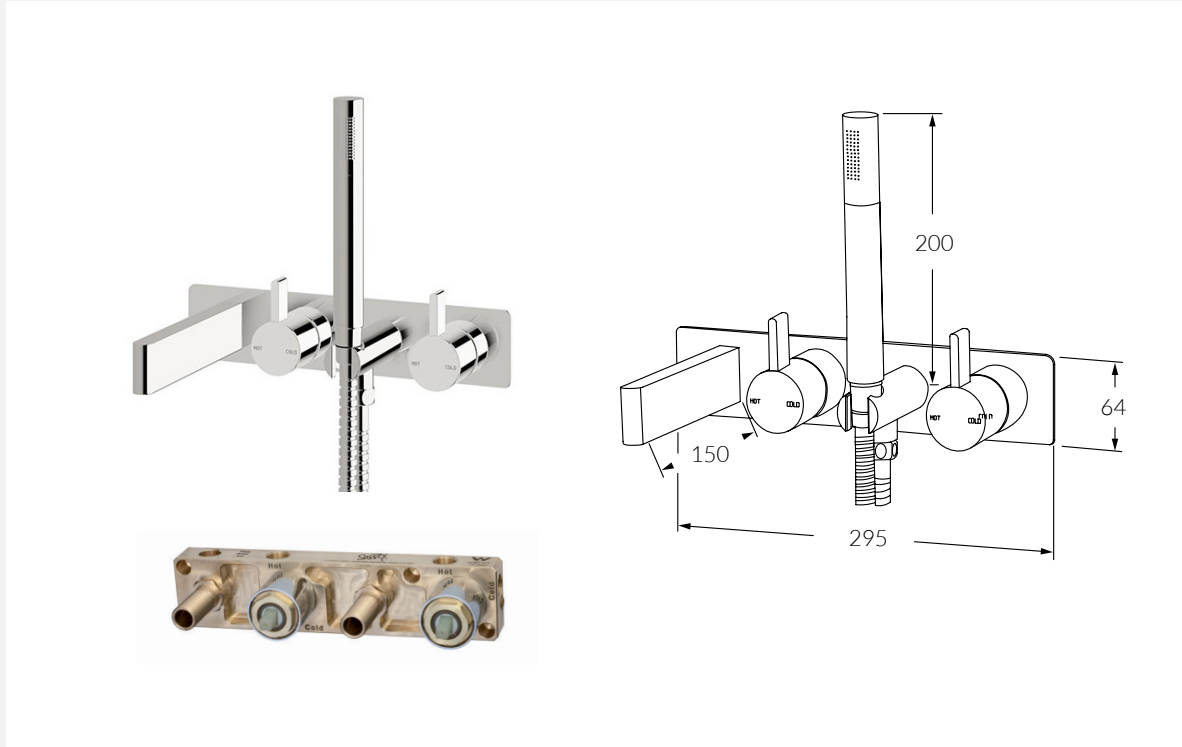

Calibre Bath Mixer System RH with Hand Shower

Product code: Available options:
 CBMS150RH Right hand operation
 CBMS150LH Left hand operation

FEATURING THE SUSSEX MASTERFIT

A new innovative all-in-one plumbing unit that simplifies the installation process of mixer and outlet combinations.

- Made in Australia from high quality solid brass
- Precision engineered to Australian Standards
- Significant savings in Cost, Labour and Time
- Easy to install
- Mixers, outlets and backplates fit perfectly every time
- Standards ½" BSP connections for plumbing fittings
- Simultaneous use of two outlets
- Mixer cartridges fully serviceable after installation
- Generous tolerance for wall cover thicknesses
- Simultaneous use of two outlets
- Mixer cartridges fully serviceable after installation
- Generous tolerance for wall cover thicknesses