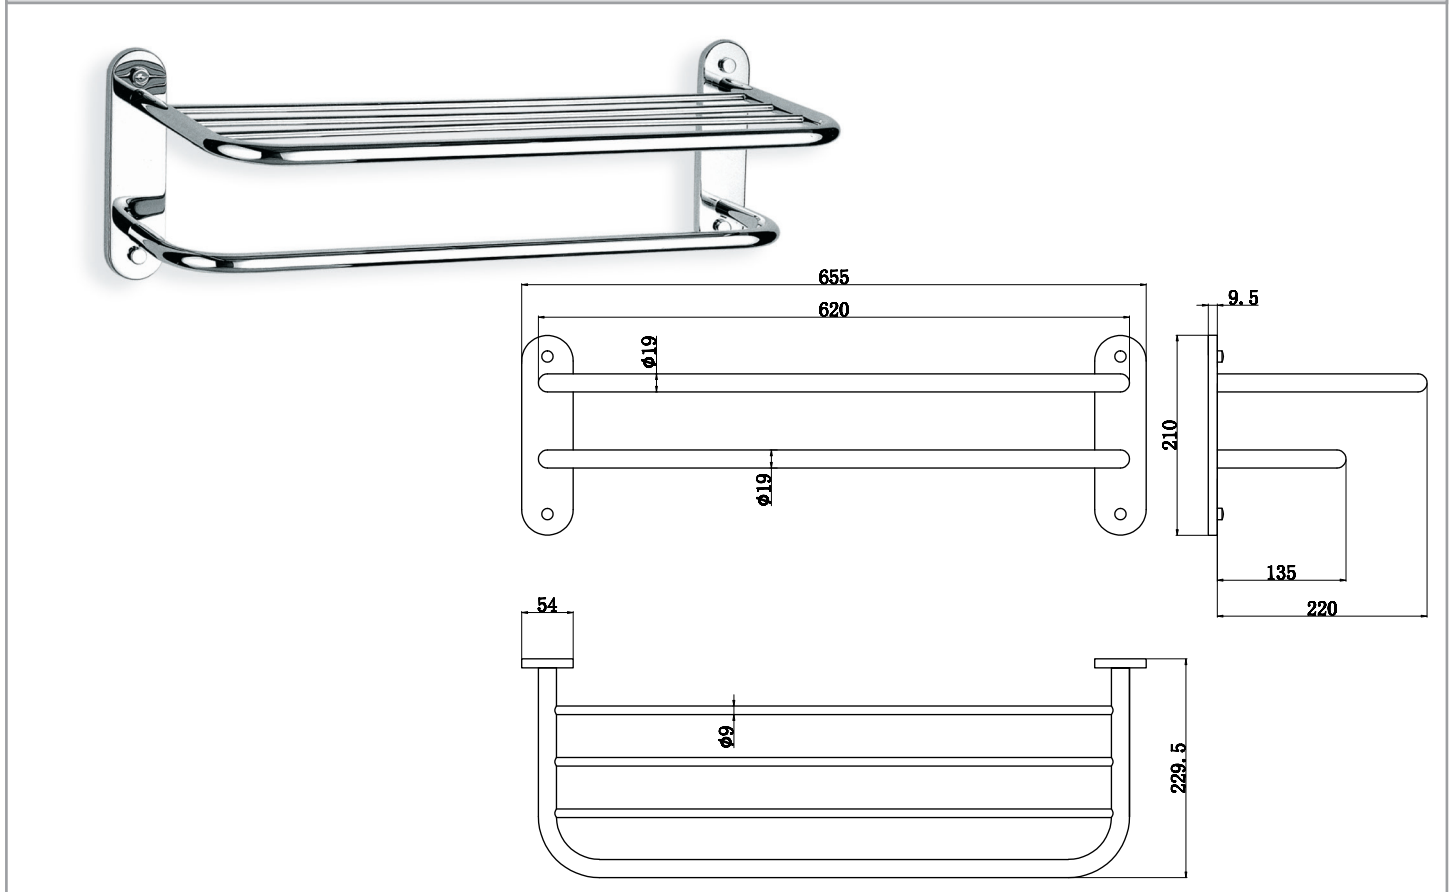

## FOCUS Double Bath Towel Rack

Product Image	Technical Specification
---------------	-------------------------

Description
<p>FOCUS DOUBLE BATH TOWEL RACK</p> <p><b>AR73362</b></p>

Additional Information
<ul style="list-style-type: none"> <li>Chrome Plated</li> </ul>