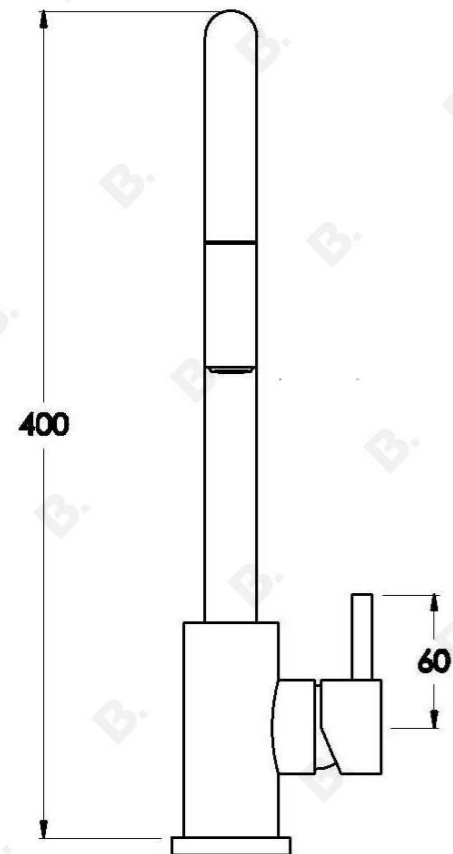

YOKATO KITCHEN MIXER WITH DUAL FUNCTION PULL-OUT SPRAY AND METAL LEVER

1.9308.04.3.XX

PRODUCT DIMENSIONS:

Front view:

Side view:

Top view: