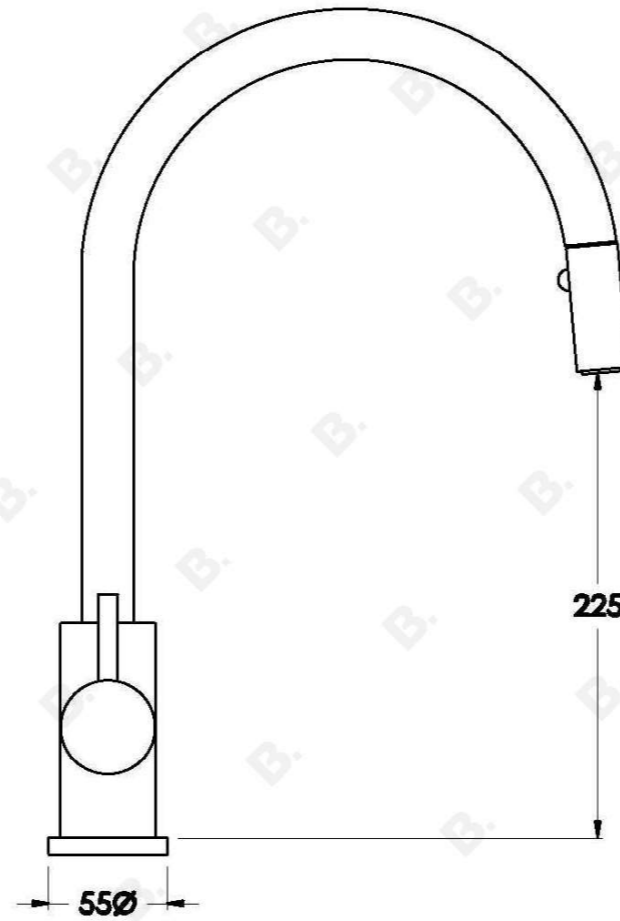

YOKATO KITCHEN MIXER WITH DUAL FUNCTION PULL-OUT SPRAY AND METAL LEVER

1.9308.04.3.XX

PRODUCT DIMENSIONS:

Front view:

Side view:

Top view: