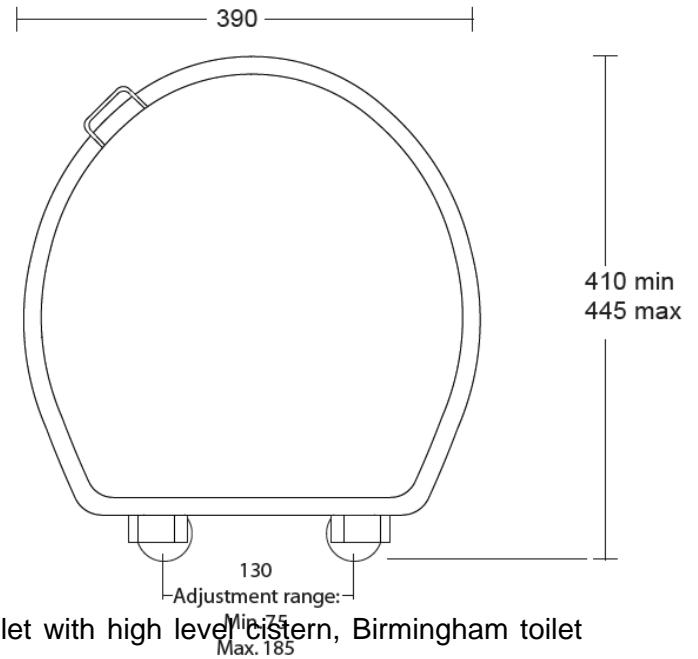

Birmingham High Gloss Soft Closing Toilet Seat

Code: BI204BSC

Specifications

- Fits: Birmingham Close Coupled Toilet, Birmingham Toilet with high level cistern, Birmingham toilet with low level cistern.
- Material: MDF Composite

Product Options

BI203WSC.: Birmingham High Gloss Soft Closing Toilet Seat (White)

BI204BSC.: Birmingham High Gloss Soft Closing Toilet Seat (Black)

Warranty

2 Years