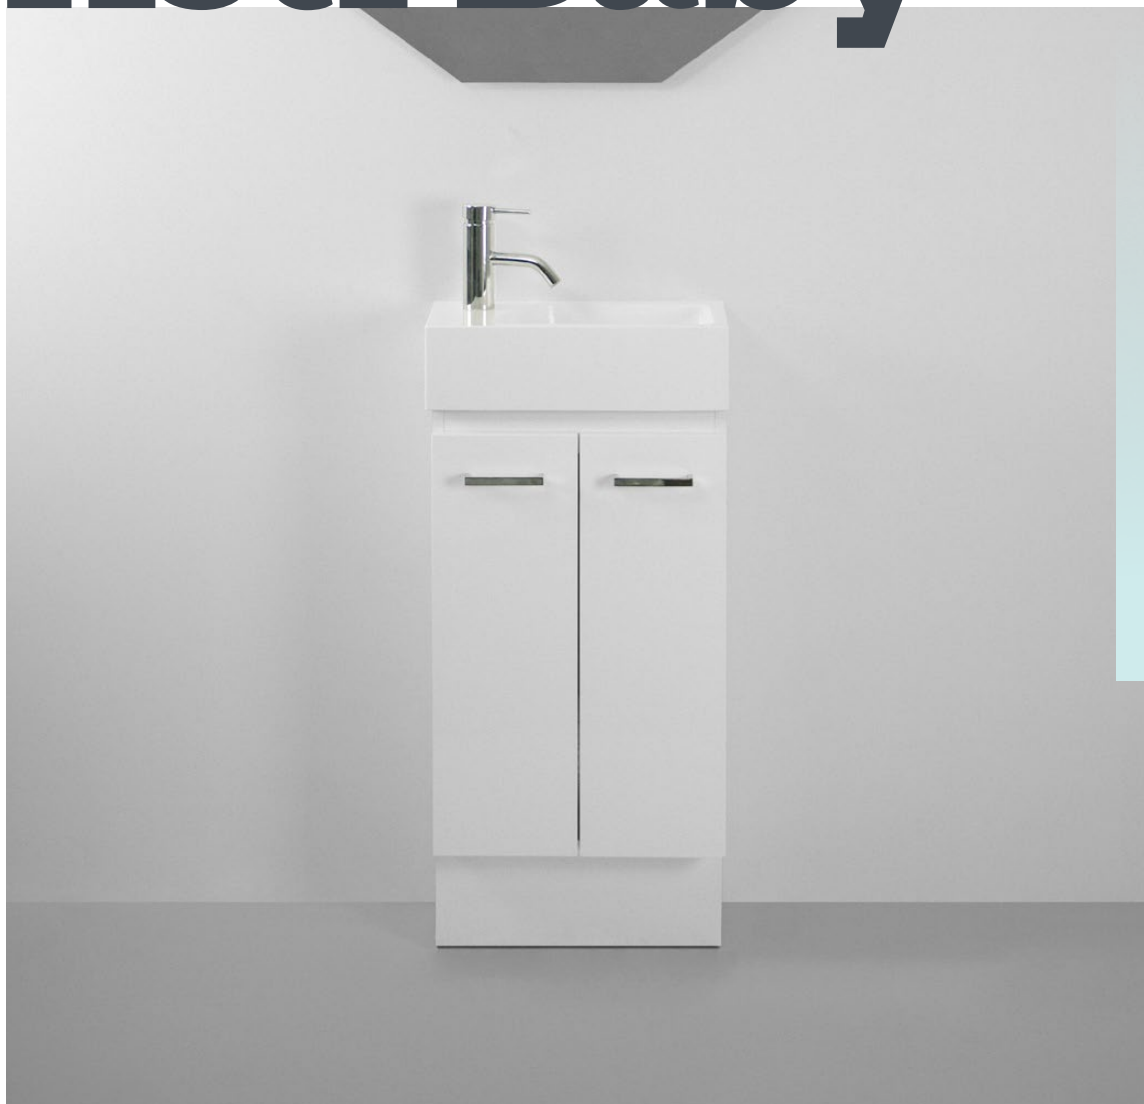

Asti Baby

Asti Baby

- 400mm
- Kick
- white gloss
- 2 door
- Chrome handle
- Asti Baby top

\$465 RRP (as shown) ←

The hard lines of the asti top makes this a modern option for your smaller of spaces. For more information on the Asti Baby and any of our other products, go to marquis.com.au

Bench top options

- Asti Baby Polymarble top (1 tap hole only)

Cabinet finish

- Duragrain
- White gloss or matte
- Tranquil Retreat matte
- Your choice of colour in Dulux 2 pack polyurethane paint. (surcharge applies)

Options available

- Wallmount or kick
- Legs (surcharge applies)
- Reverse fingerpulls or your choice of handle.

Sizes

Wallmount height

Kick height / Floor

Asti Baby

W-400mm
D-220mm
H(Kick)-750mm
H(W mount)-450mm