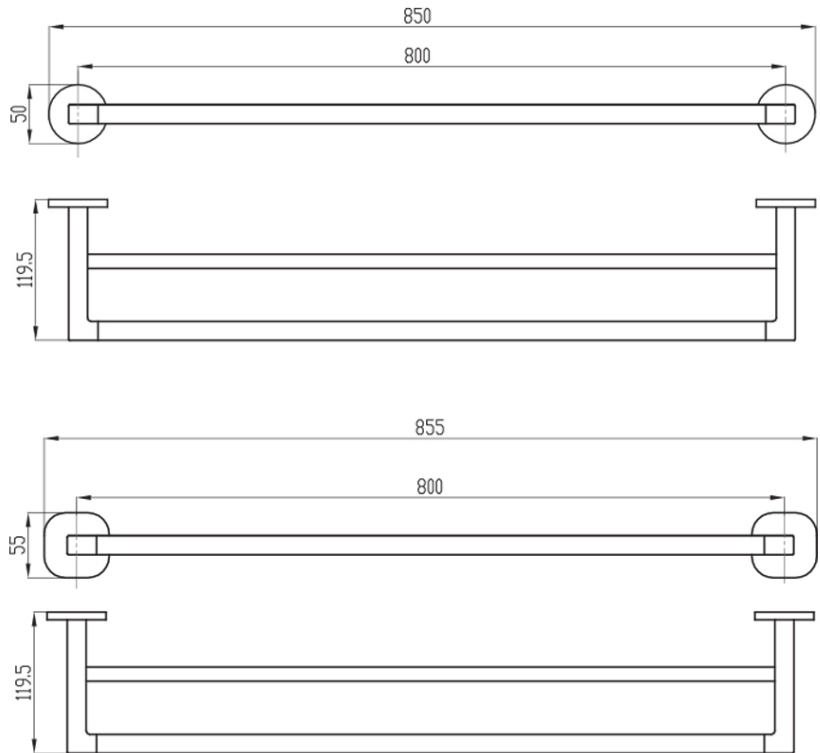

Architectura 800mm Dbl Towel Rail

Product Image

Includes Round & Soft Square Flanges

Product Details

Code: TVA1552361
Brand: Villeroy & Boch
Range: O.Novo
Warranty: *

Additional Features

Required Product

Recommended Products

Additional Notes

- Round Backing Flange & Soft Square Backing Flange included
- Triple Fixing

Technical Specification

*Please visit argentaust.com.au/warranty to view the full warranty

Note: All dimensions are in millimetres and are subject to normal manufacturing variations. Always use the physical product measurements for cut-outs and rough-ins as the technical details shown may differ from the actual product. Use acetic cured silicone sealant. Do not use epoxy type adhesives. Clean with damp cloth. Do not use abrasive cleaners, liquids or pastes.