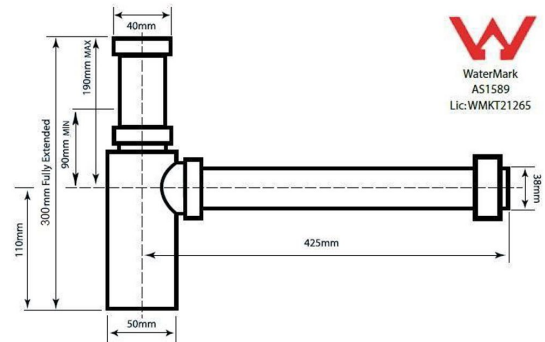

**TURNER
HASTINGS**
EUROPEAN DESIGN

1300 00 BATH
1300 00 2284

info@turnerhastings.com.au

turnerhastings.com.au

Aurora Adjustable Bottle P Trap - Matte Black

Code: AU4040MB

Specifications

- Finish: Matte Black
- Material: Brass
- Universal 32/40mm inlet, 40mm outlet
- 32mm x 40mm Bush and rubber kee seal connector included
- Fully adjustable horizontally and vertically
- Watermark approved to Australian standards
- Durable electroplated finish with anti-corrosion protective lacquer