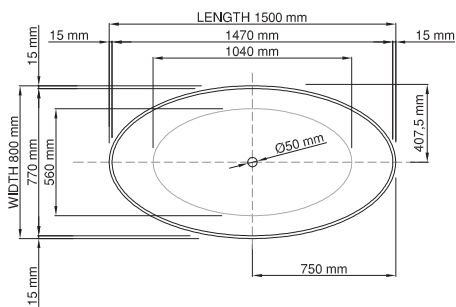

thin-edge

Price: \$ 3,990.00  
 Size (l) x (w) x (h): 1500mm x 800mm x 465mm  
 Water capacity: 265 L  
 Overflow: No overflow  
 Material: DADOquartz®  
 Finish: Matte / Satin

Base dimensions: 1040mm x 560mm  
 Edge width: 15mm  
 Waste diameter: 50mm - fits Bespoke 40mm plug  
 Weight: 62kg

### Shipping information

Packing dimensions: 1550mm x 850mm x 630mm  
 Shipping mass: 112kg