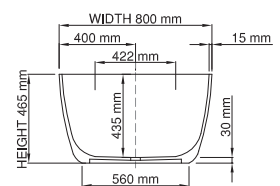

thin-edge

Price: \$ 3,990.00  
 Size (l) x (w) x (h): 1500mm x 800mm x 465mm  
 Water capacity: 265 L  
 Overflow: No overflow  
 Material: DADOquartz®  
 Finish: Matte / Satin

Base dimensions: 1040mm x 560mm  
 Edge width: 15mm  
 Waste diameter: 50mm - fits Bespoke 40mm plug  
 Weight: 62kg

### Shipping information

Packing dimensions: 1550mm x 850mm x 630mm  
 Shipping mass: 112kg