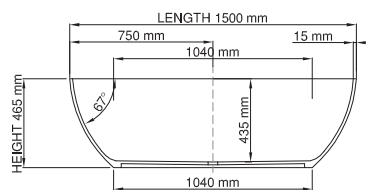

thin-edge

Price: \$ 3,990.00  
 Size (l) x (w) x (h): 1500mm x 800mm x 465mm  
 Water capacity: 265 L  
 Overflow: No overflow  
 Material: DADOquartz®  
 Finish: Matte / Satin

Base dimensions: 1040mm x 560mm  
 Edge width: 15mm  
 Waste diameter: 50mm - fits Bespoke 40mm plug  
 Weight: 62kg

### Shipping information

Packing dimensions: 1550mm x 850mm x 630mm  
 Shipping mass: 112kg