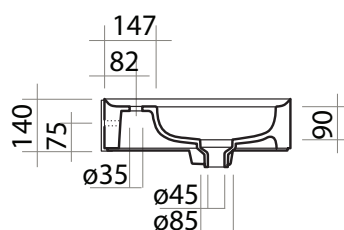

## Cameo 750 x 500 Wall Basin NTH

**Product Code:** VA330/S (White/Gloss), VA330/S.01 (White/Matt), VA330/S.02 (Black/Gloss), VA330/S.22 (Black/Matt), VA330/S.91 (Nuvola/Matt)

The striking yet delicate styling of the Cameo collection, designed by Prospero Rasulo, is distinguished by the perimeter of the basin tops – a visual element that will frame associated items such as tapware and toiletries.

### Specifications

- Colour / Finish** — White / Gloss, White / Matt, Black / Gloss, Black / Matt, Nuvola / Matt
- Material** — Ceramic
- Tap Holes** — No Tap Hole
- Waste Outlet** — Supplied with 32mm Clic Clac Plug & Waste with matching square ceramic cover
- W x D x H** — 754 x 509 x 140mm
- Fixings** — Wall fixing bolts supplied (WFB100)
- Bowl Capacity** — 6 Litres
- Warranty** — 10 years