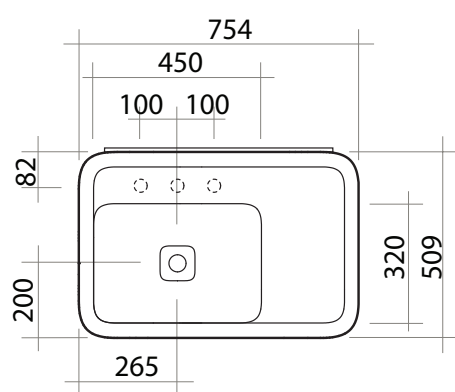

## Cameo 750 x 500 Wall Basin NTH

**Product Code:** VA330/S (White/Gloss), VA330/S.01 (White/Matt), VA330/S.02 (Black/Gloss), VA330/S.22 (Black/Matt), VA330/S.91 (Nuvola/Matt)

The striking yet delicate styling of the Cameo collection, designed by Prospero Rasulo, is distinguished by the perimeter of the basin tops – a visual element that will frame associated items such as tapware and toiletries.

### Specifications

- Colour / Finish** — White / Gloss, White / Matt, Black / Gloss, Black / Matt, Nuvola / Matt
- Material** — Ceramic
- Tap Holes** — No Tap Hole
- Waste Outlet** — Supplied with 32mm Clic Clac Plug & Waste with matching square ceramic cover
- W x D x H** — 754 x 509 x 140mm
- Fixings** — Wall fixing bolts supplied (WFB100)
- Bowl Capacity** — 6 Litres
- Warranty** — 10 years