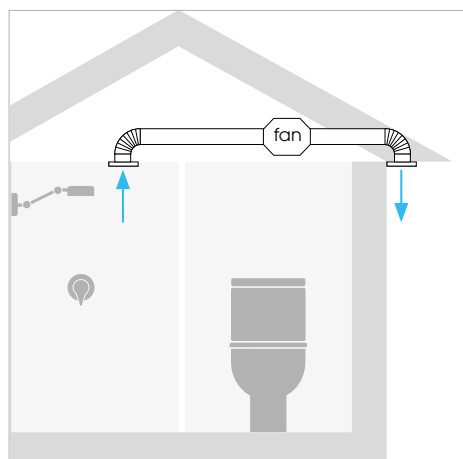

Linear Bar Grille

3LBG240B

expella™

Expella's Linear Bar Grille has a streamlined, minimal appearance. Simple to install, the grille has a compact plenum box that can be installed after the ceiling has been sheeted and has an innovative quick clip fixing.

Manufacturer:

expella™

Warranty:

5 years

Benefits:

- Unique linear bar grille and plenum box
- Can be installed after ceiling has been sheeted
- Easy to install quick clip mounting
- Removable face plate for easy cleaning and maintenance
- Suitable for areas with low ceiling space

Applications and Installation:

Suitable for internal use in conjunction with a ducted ventilation system:

- Bathroom and laundry ventilation systems
- Supply air systems

Linear Bar Grille

3LBG240B

Dimensions: