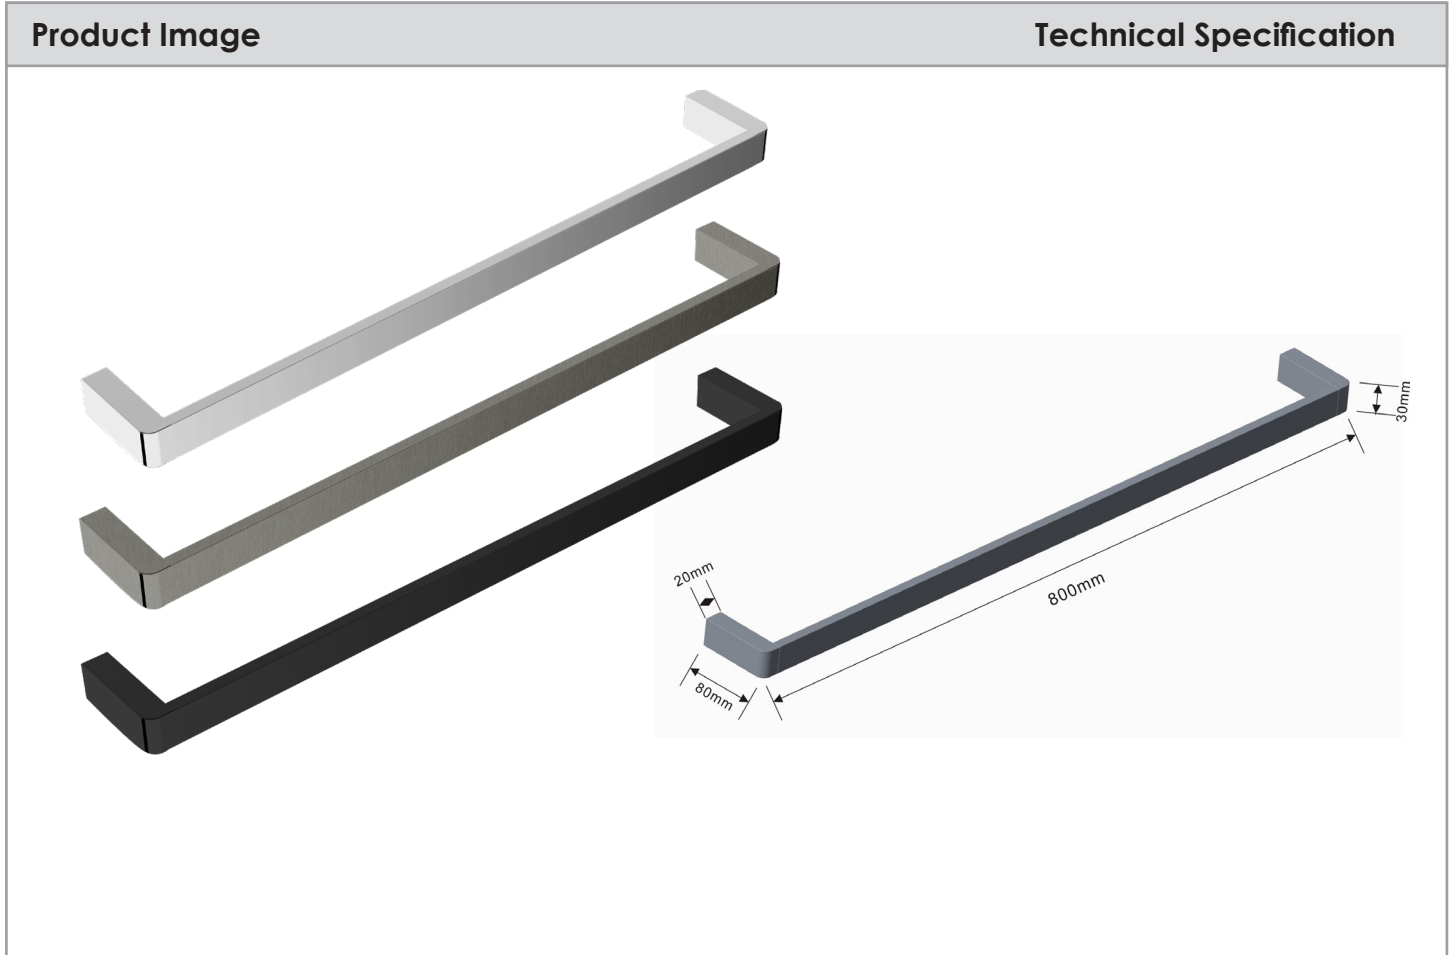

MONDRIAN NEU 800 TOWEL RAIL

| Description | |
|-----------------------------|----------------|
| Mondrian Neu 800 Towel Rail | |
| AR93632 | Chrome |
| AR93632MB | Matte Black |
| AR93632BN | Brushed Nickel |