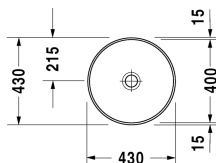

Vanity basin # 046340..00

| < Ø 400 mm > |

Vanity basin	Dimension	Weight	Order number
undercounter basin, without overflow, without tap platform, fixings for installation in wooden consoles included, Ø 400 mm			
Colors			
00 White Alpin			
Variant			
•	Ø 400 mm	6,500 kg	046340..00
Sanitary ceramics with the special WonderGliss surface finish will remain clean and attractive-looking for a long time to come. When ordering WonderGliss please add a "1" as eleventh digit to the model number.			
Accessory			
Slotted waste	50 mm	0,300 kg	005024
Fixing for stone countertops, (with the exception of # 046651)		0,200 kg	005028

All drawings contain the necessary measurements which are subject to standard tolerances. They are stated in mm and are non-binding. Exact measurements, in particular for customised installation scenarios, can only be taken from the finished ceramic piece.