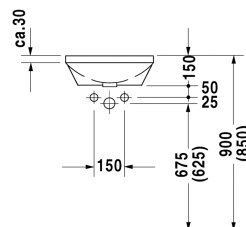

Vanity basin # 046340..00

| < Ø 400 mm > |

Vanity basin	Dimension	Weight	Order number
undercounter basin, without overflow, without tap platform, fixings for installation in wooden consoles included, Ø 400 mm			
Colors			
00 White Alpin			
Variant			
•	Ø 400 mm	6,500 kg	046340..00
Sanitary ceramics with the special WonderGliss surface finish will remain clean and attractive-looking for a long time to come. When ordering WonderGliss please add a "1" as eleventh digit to the model number.			
Accessory			
Slotted waste	50 mm	0,300 kg	005024
Fixing for stone countertops, (with the exception of # 046651)		0,200 kg	005028

All drawings contain the necessary measurements which are subject to standard tolerances. They are stated in mm and are non-binding. Exact measurements, in particular for customised installation scenarios, can only be taken from the finished ceramic piece.