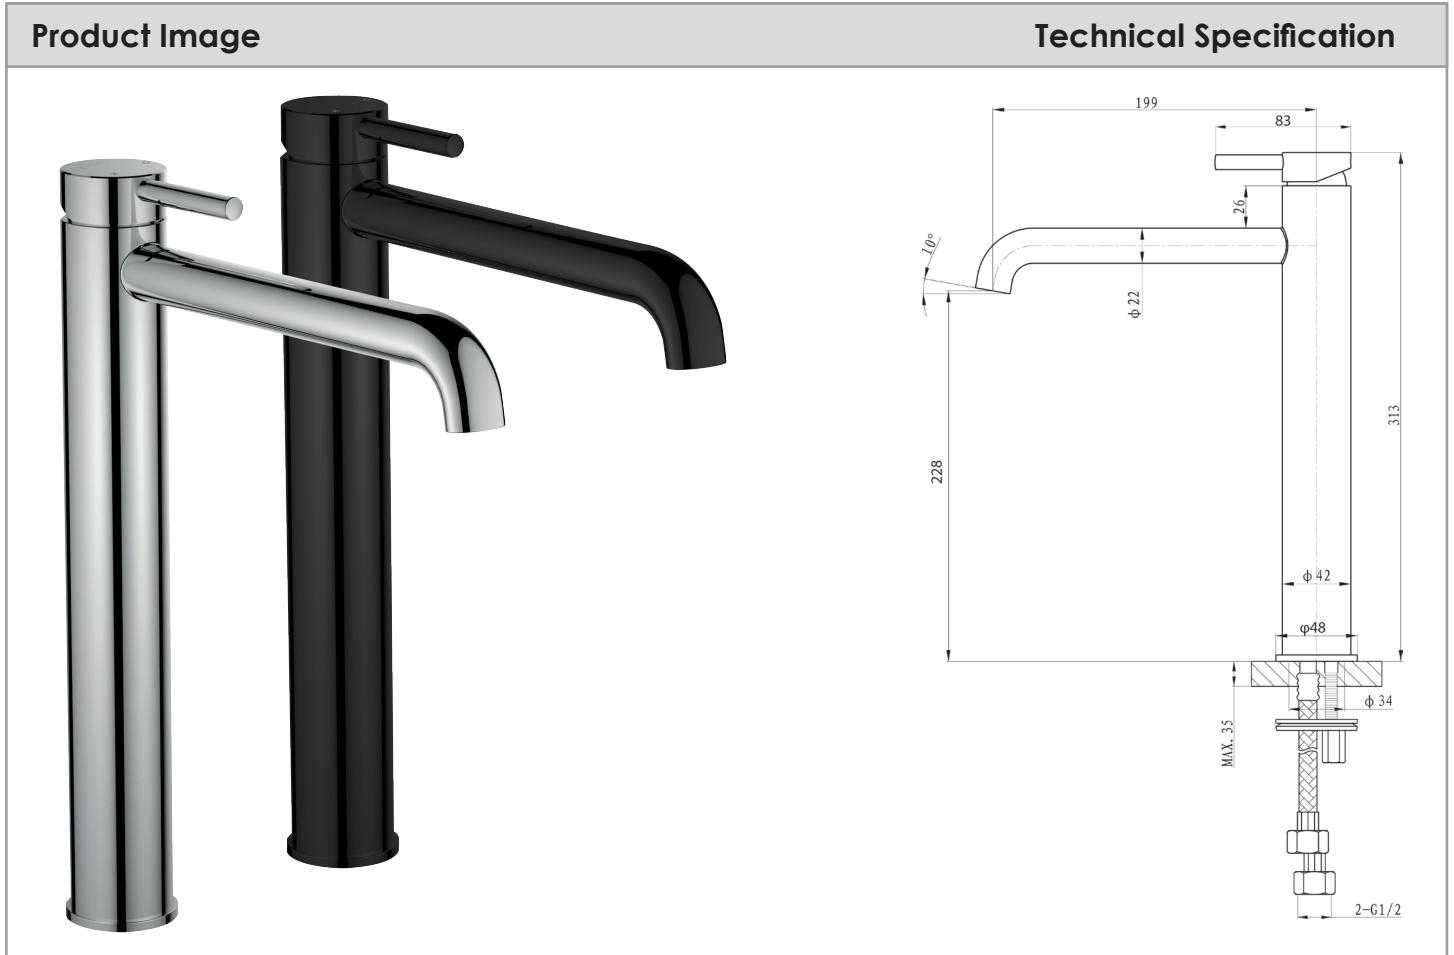

# GRACE VESSEL BASIN MIXER

Description	
Grace Vessel Basin Mixer WELS 5 Star / 6Lpm	
<b>BM230114</b> <b>BM230114MB</b>	Chrome Matte Black

Additional Information
<ul style="list-style-type: none"> <li>• 35mm European Ceramic Cartridge</li> <li>• Quality PEX Connection Hoses</li> <li>• Superior Flow Regulator</li> <li>• 15 Year Replacement Warranty*</li> </ul>
 